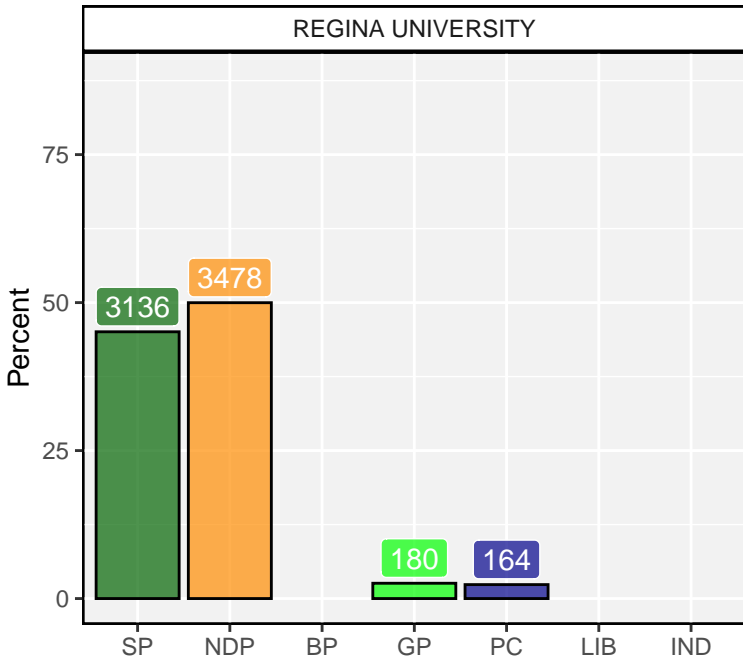

2020 Saskatchewan Election