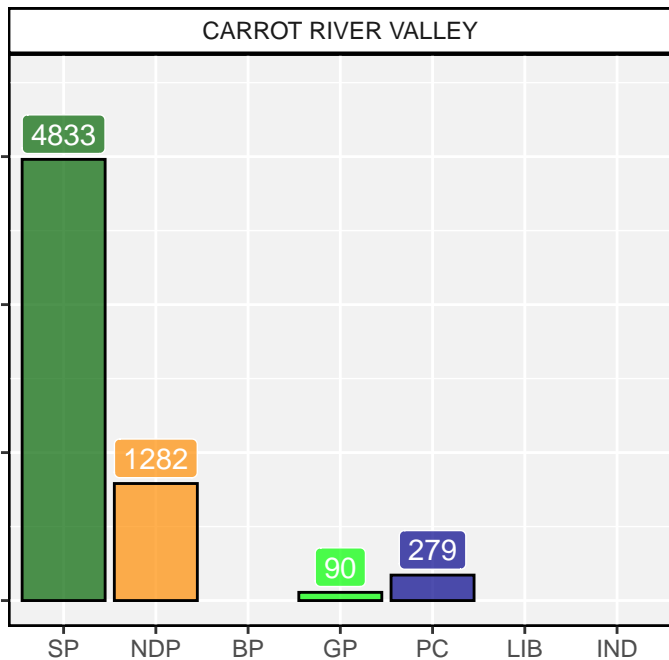

2020 Saskatchewan Election

2020 Saskatchewan Election

ATHABASCA

ATHABASCA

2020 Saskatchewan Election

BATOUCHE

BATOUCHE

2020 Saskatchewan Election

2020 Saskatchewan Election

CANNINGTON

CANNINGTON

2020 Saskatchewan Election

2020 Saskatchewan Election

2020 Saskatchewan Election

CUMBERLAND

CUMBERLAND