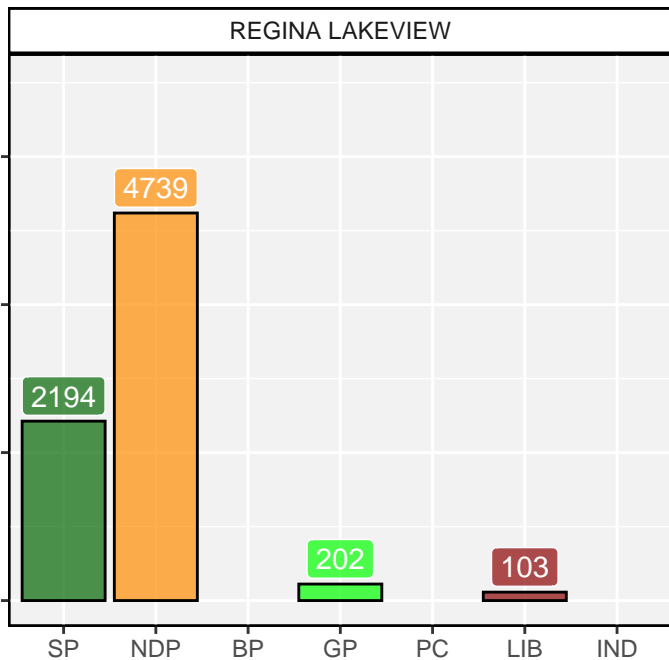

2020 Saskatchewan Election