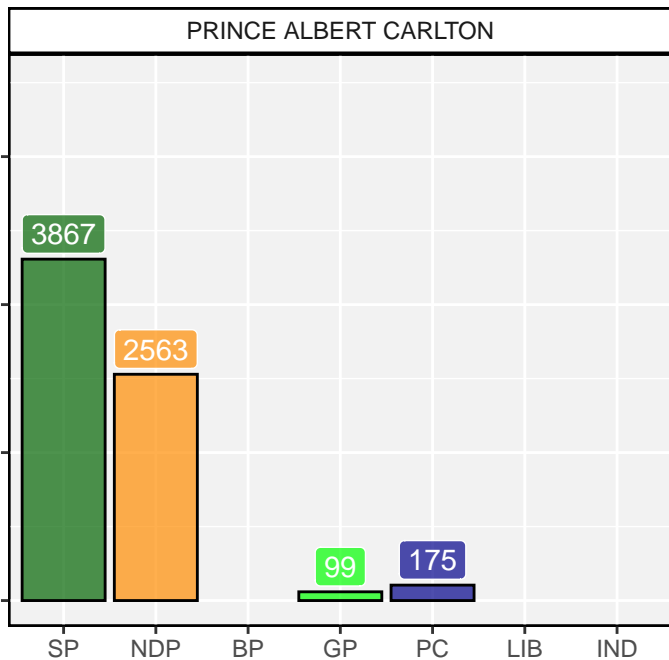

2020 Saskatchewan Election

MELFORT

MELFORT

2020 Saskatchewan Election

2020 Saskatchewan Election

2020 Saskatchewan Election

2020 Saskatchewan Election

2020 Saskatchewan Election