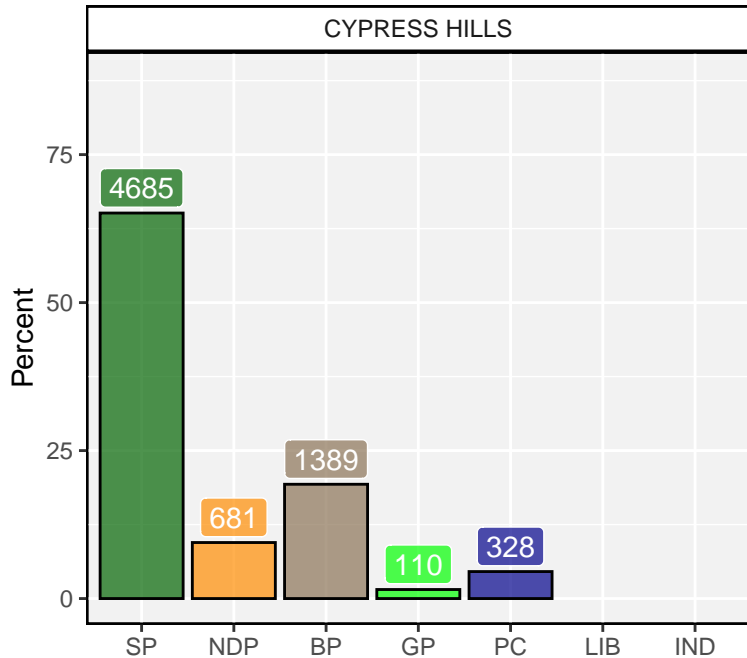

2020 Saskatchewan Election

CYPRESS HILLS