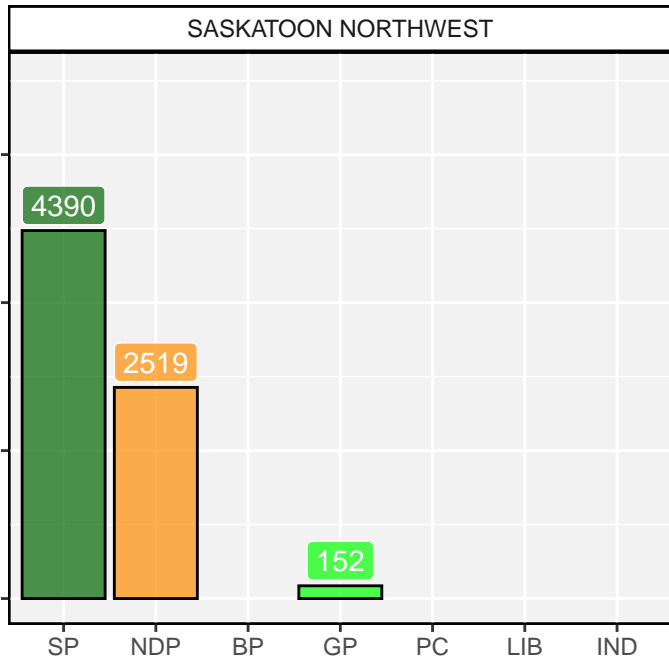

2020 Saskatchewan Election

2020 Saskatchewan Election

2020 Saskatchewan Election

2020 Saskatchewan Election

2020 Saskatchewan Election

2020 Saskatchewan Election

2020 Saskatchewan Election

2020 Saskatchewan Election