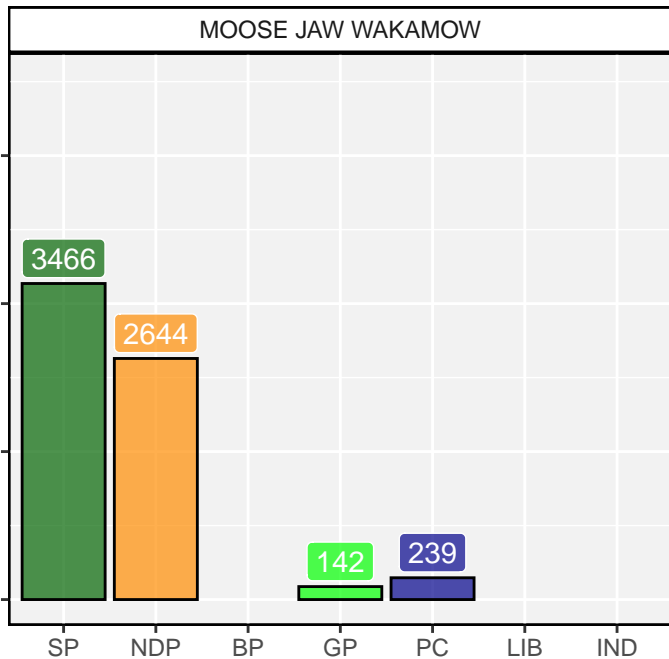

2020 Saskatchewan Election

2020 Saskatchewan Election

2020 Saskatchewan Election

2020 Saskatchewan Election

2020 Saskatchewan Election

2020 Saskatchewan Election

2020 Saskatchewan Election

2020 Saskatchewan Election

2020 Saskatchewan Election

MELFORT

MELFORT

2020 Saskatchewan Election

2020 Saskatchewan Election

2020 Saskatchewan Election

2020 Saskatchewan Election

2020 Saskatchewan Election