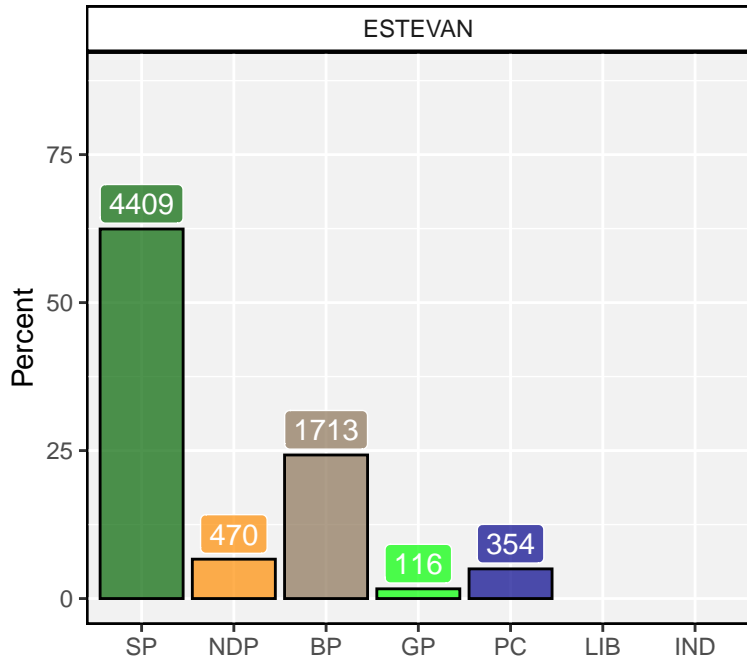

2020 Saskatchewan Election

2020 Saskatchewan Election

ATHABASCA

ATHABASCA

2020 Saskatchewan Election

BATOUCHE

BATOUCHE

2020 Saskatchewan Election

2020 Saskatchewan Election

CANNINGTON

CANNINGTON

2020 Saskatchewan Election

2020 Saskatchewan Election

2020 Saskatchewan Election

CUMBERLAND

CUMBERLAND

2020 Saskatchewan Election

2020 Saskatchewan Election

CYPRESS HILLS

CYPRESS HILLS

2020 Saskatchewan Election

ESTEVAN

ESTEVAN

2020 Saskatchewan Election

2020 Saskatchewan Election

2020 Saskatchewan Election

2020 Saskatchewan Election

2020 Saskatchewan Election

2020 Saskatchewan Election

2020 Saskatchewan Election

2020 Saskatchewan Election

2020 Saskatchewan Election