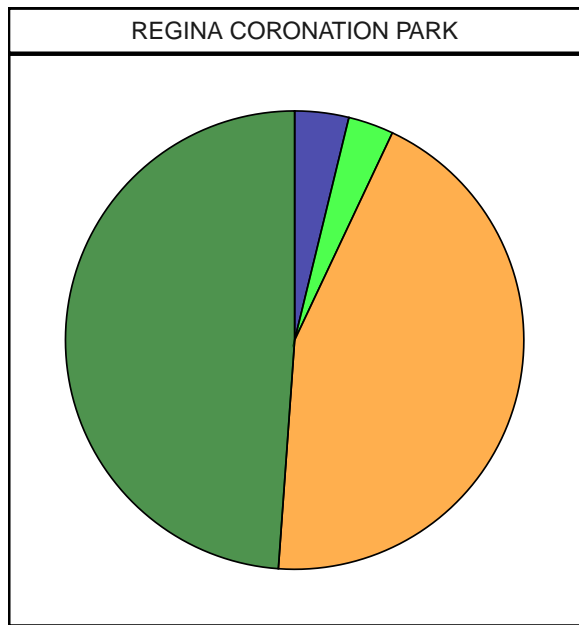

2020 Saskatchewan Election