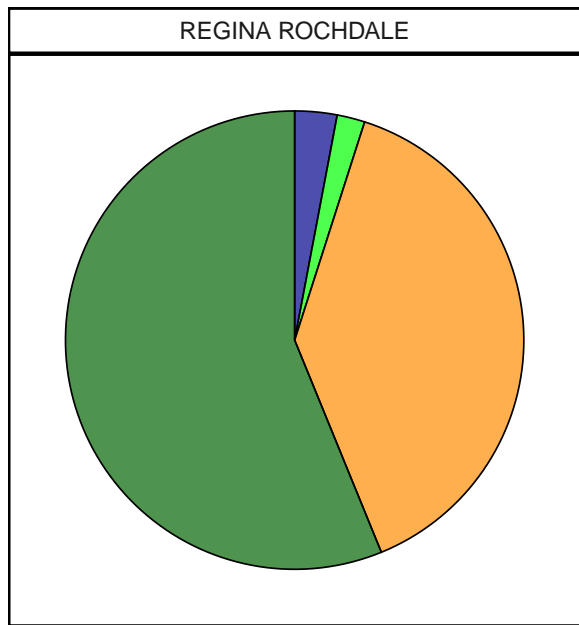

2020 Saskatchewan Election