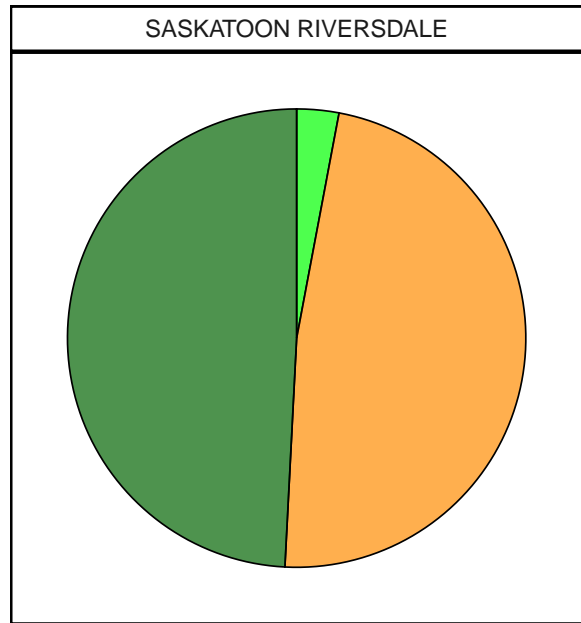

2020 Saskatchewan Election

2020 Saskatchewan Election

2020 Saskatchewan Election

2020 Saskatchewan Election

2020 Saskatchewan Election

2020 Saskatchewan Election

2020 Saskatchewan Election

2020 Saskatchewan Election