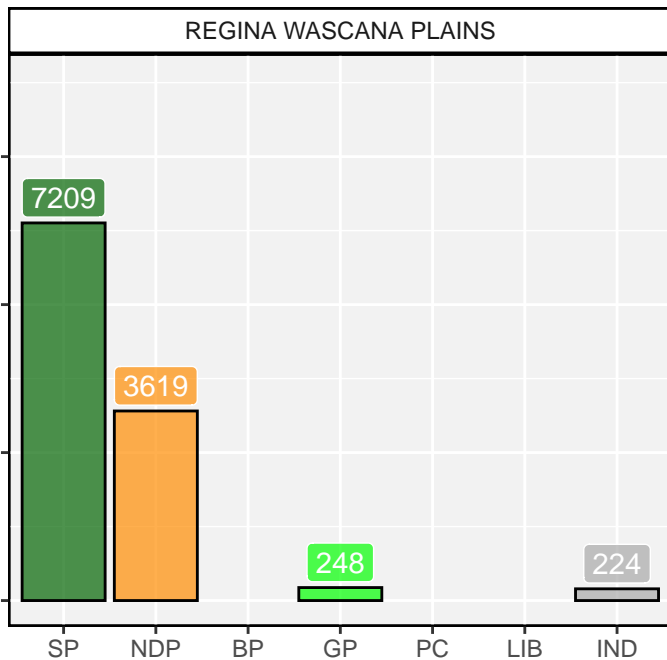

REGINA PASQUA

REGINA PASQUA

2020 Saskatchewan Election

2020 Saskatchewan Election

2020 Saskatchewan Election

2020 Saskatchewan Election

2020 Saskatchewan Election

2020 Saskatchewan Election