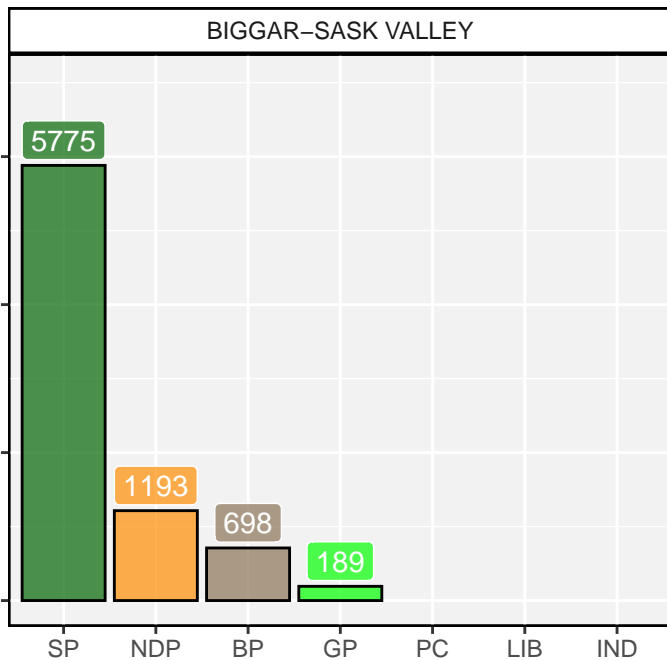

2020 Saskatchewan Election

2020 Saskatchewan Election

ATHABASCA

ATHABASCA

2020 Saskatchewan Election

BATOUCHE

BATOUCHE

2020 Saskatchewan Election

2020 Saskatchewan Election

CANNINGTON

CANNINGTON

2020 Saskatchewan Election

2020 Saskatchewan Election

2020 Saskatchewan Election

CUMBERLAND

CUMBERLAND

2020 Saskatchewan Election

2020 Saskatchewan Election

CYPRESS HILLS

CYPRESS HILLS

2020 Saskatchewan Election

ESTEVAN

ESTEVAN

2020 Saskatchewan Election