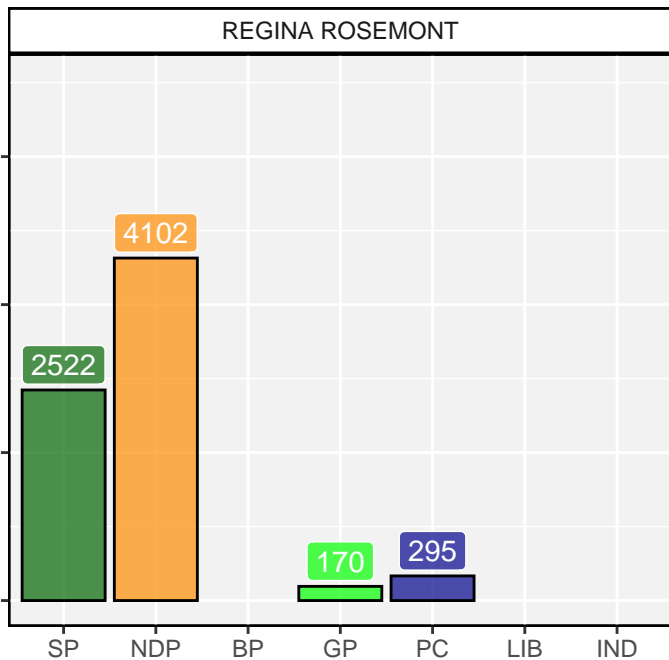

2020 Saskatchewan Election