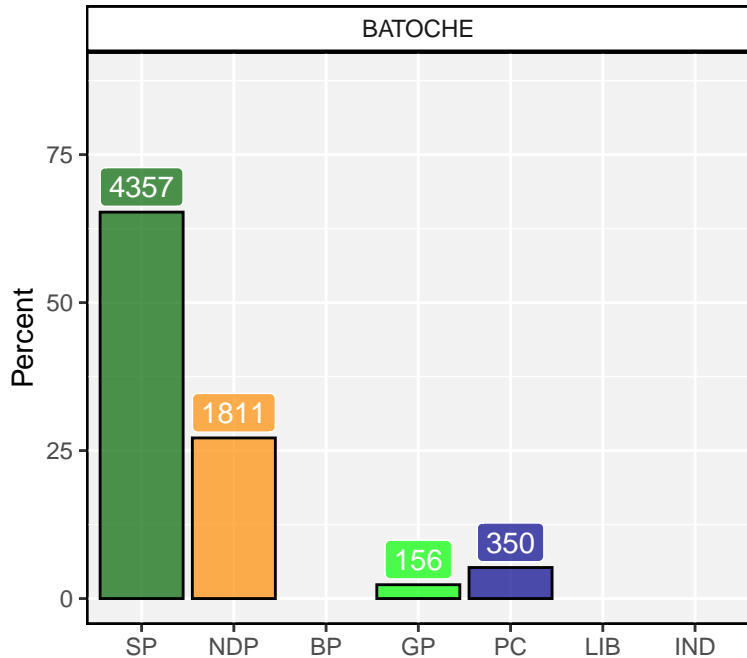

2020 Saskatchewan Election

2020 Saskatchewan Election

ATHABASCA

ATHABASCA

2020 Saskatchewan Election

BATOUCHE

BATOUCHE

2020 Saskatchewan Election

2020 Saskatchewan Election

CANNINGTON

CANNINGTON

2020 Saskatchewan Election

2020 Saskatchewan Election

2020 Saskatchewan Election

CUMBERLAND

CUMBERLAND

2020 Saskatchewan Election

2020 Saskatchewan Election

CYPRESS HILLS

CYPRESS HILLS

2020 Saskatchewan Election

ESTEVAN

ESTEVAN

2020 Saskatchewan Election