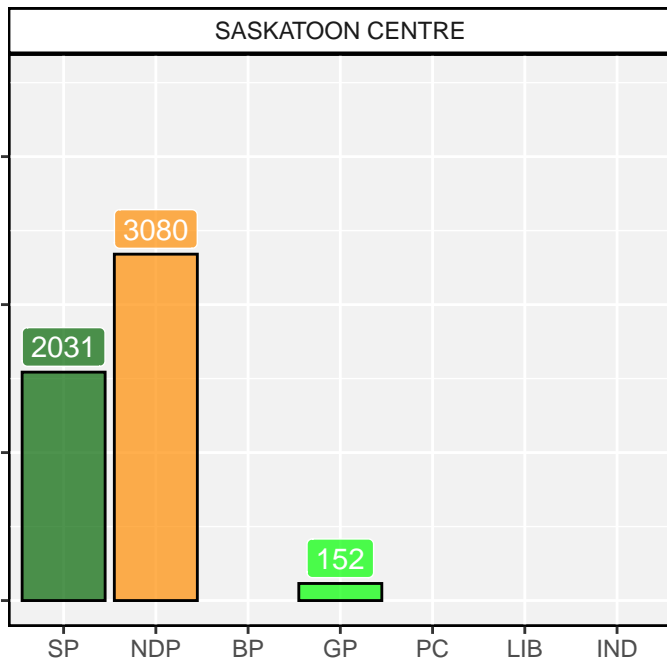

2020 Saskatchewan Election