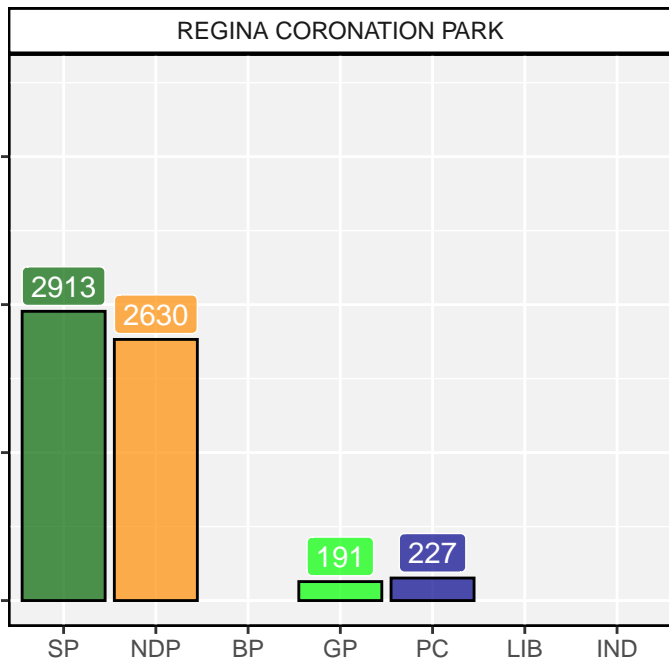

2020 Saskatchewan Election