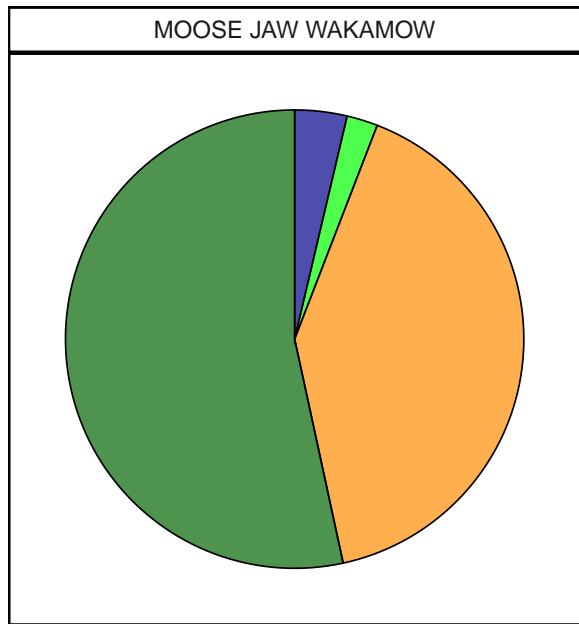

2020 Saskatchewan Election

2020 Saskatchewan Election

2020 Saskatchewan Election

2020 Saskatchewan Election

2020 Saskatchewan Election

2020 Saskatchewan Election

2020 Saskatchewan Election

2020 Saskatchewan Election

2020 Saskatchewan Election

MELFORT

MELFORT

2020 Saskatchewan Election

2020 Saskatchewan Election

2020 Saskatchewan Election

2020 Saskatchewan Election

2020 Saskatchewan Election