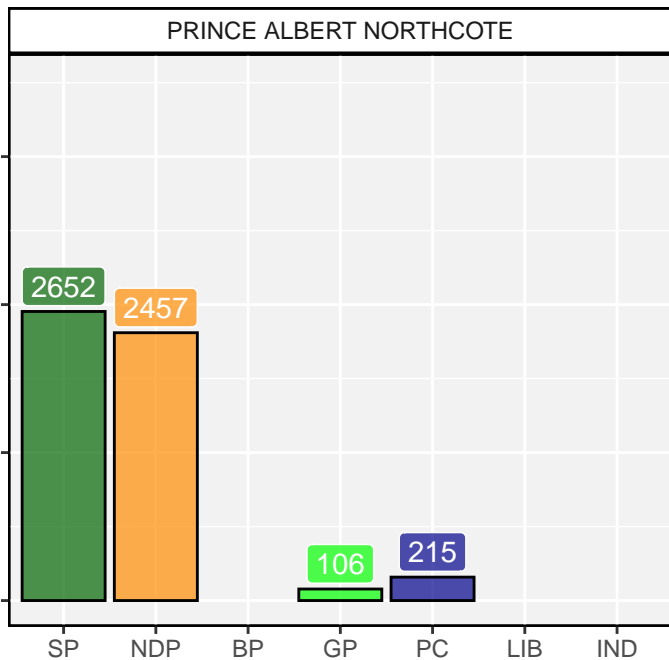

2020 Saskatchewan Election

2020 Saskatchewan Election

2020 Saskatchewan Election

2020 Saskatchewan Election

2020 Saskatchewan Election

2020 Saskatchewan Election

2020 Saskatchewan Election

2020 Saskatchewan Election

2020 Saskatchewan Election

MELFORT

MELFORT

2020 Saskatchewan Election

2020 Saskatchewan Election

2020 Saskatchewan Election

2020 Saskatchewan Election

2020 Saskatchewan Election