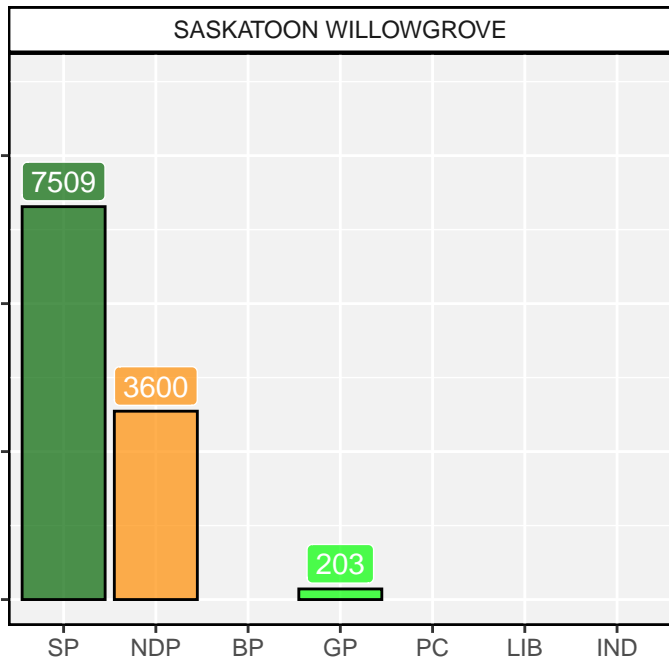

2020 Saskatchewan Election