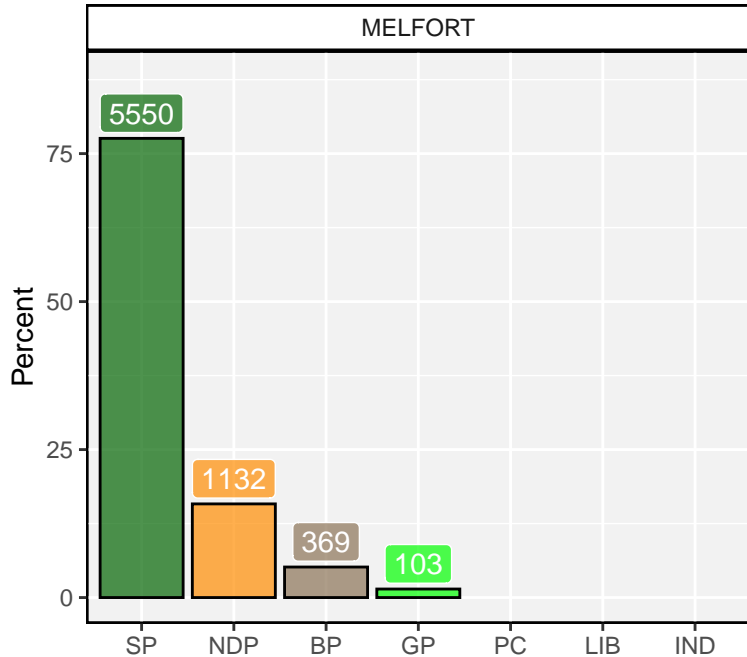

2020 Saskatchewan Election

CANNINGTON

CANNINGTON

2020 Saskatchewan Election

2020 Saskatchewan Election

2020 Saskatchewan Election

CUMBERLAND

CUMBERLAND

2020 Saskatchewan Election

2020 Saskatchewan Election

CYPRESS HILLS

CYPRESS HILLS

2020 Saskatchewan Election

ESTEVAN

ESTEVAN

2020 Saskatchewan Election

2020 Saskatchewan Election

2020 Saskatchewan Election

2020 Saskatchewan Election

2020 Saskatchewan Election

2020 Saskatchewan Election

2020 Saskatchewan Election

2020 Saskatchewan Election

2020 Saskatchewan Election

2020 Saskatchewan Election

MELFORT

MELFORT

2020 Saskatchewan Election

2020 Saskatchewan Election

2020 Saskatchewan Election

2020 Saskatchewan Election

2020 Saskatchewan Election