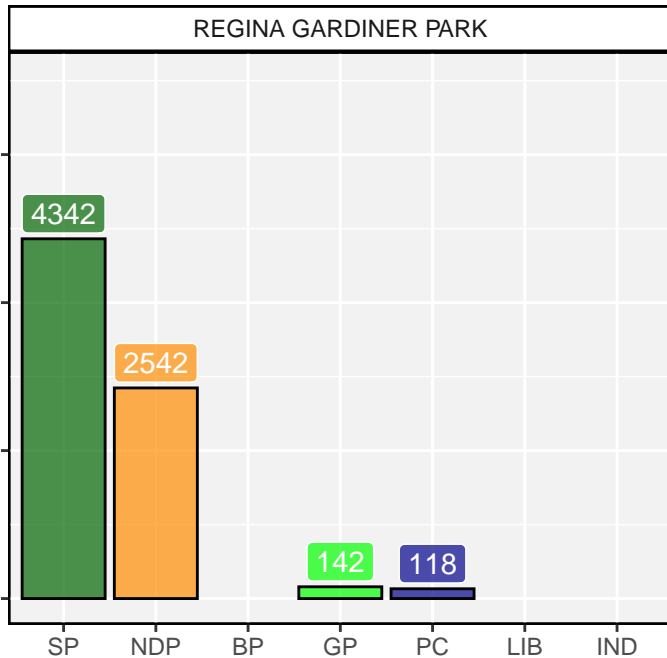

2020 Saskatchewan Election

2020 Saskatchewan Election

2020 Saskatchewan Election

2020 Saskatchewan Election

2020 Saskatchewan Election

2020 Saskatchewan Election

2020 Saskatchewan Election

2020 Saskatchewan Election