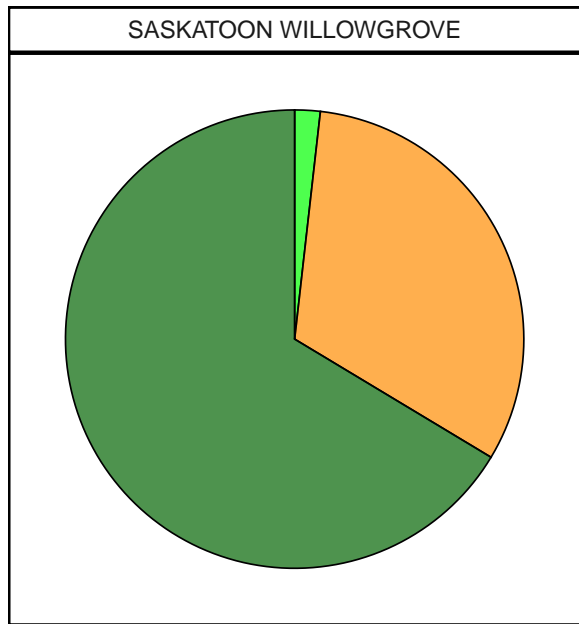

2020 Saskatchewan Election