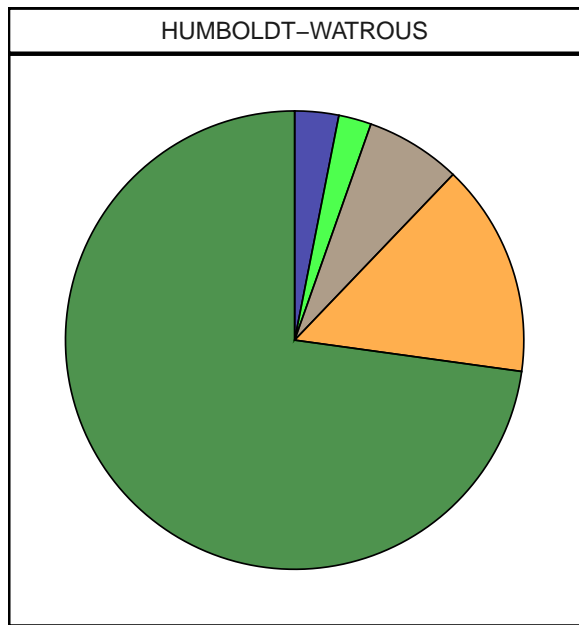

2020 Saskatchewan Election

2020 Saskatchewan Election

CYPRESS HILLS

CYPRESS HILLS

2020 Saskatchewan Election

ESTEVAN

ESTEVAN

2020 Saskatchewan Election