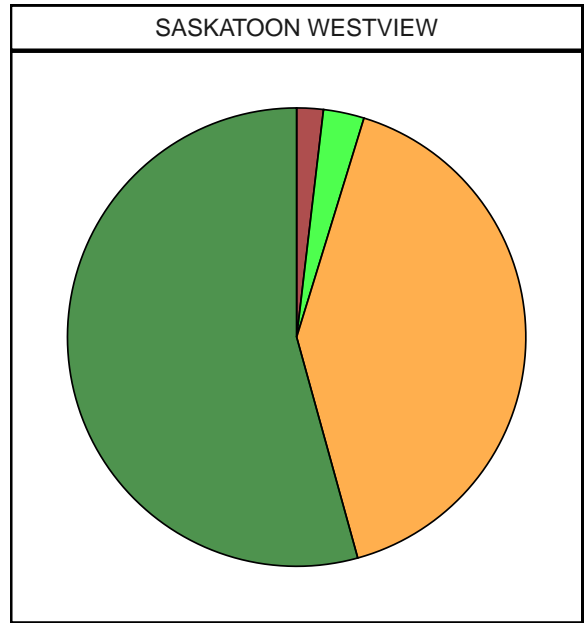

2020 Saskatchewan Election

2020 Saskatchewan Election

2020 Saskatchewan Election

2020 Saskatchewan Election

2020 Saskatchewan Election

2020 Saskatchewan Election

2020 Saskatchewan Election

2020 Saskatchewan Election