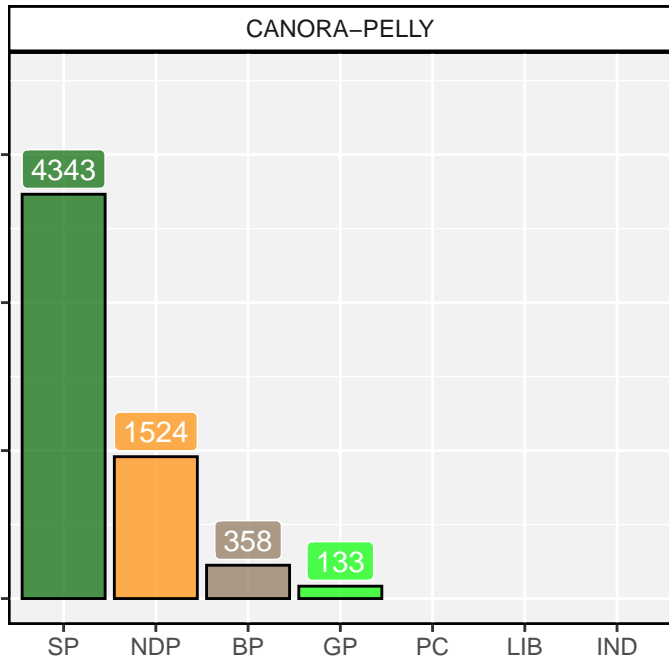

2020 Saskatchewan Election

2020 Saskatchewan Election

ATHABASCA

ATHABASCA

2020 Saskatchewan Election

BATOUCHE

BATOUCHE

2020 Saskatchewan Election

2020 Saskatchewan Election

CANNINGTON

CANNINGTON

2020 Saskatchewan Election

2020 Saskatchewan Election

2020 Saskatchewan Election

CUMBERLAND

CUMBERLAND

2020 Saskatchewan Election

2020 Saskatchewan Election

CYPRESS HILLS

CYPRESS HILLS

2020 Saskatchewan Election

ESTEVAN

ESTEVAN

2020 Saskatchewan Election