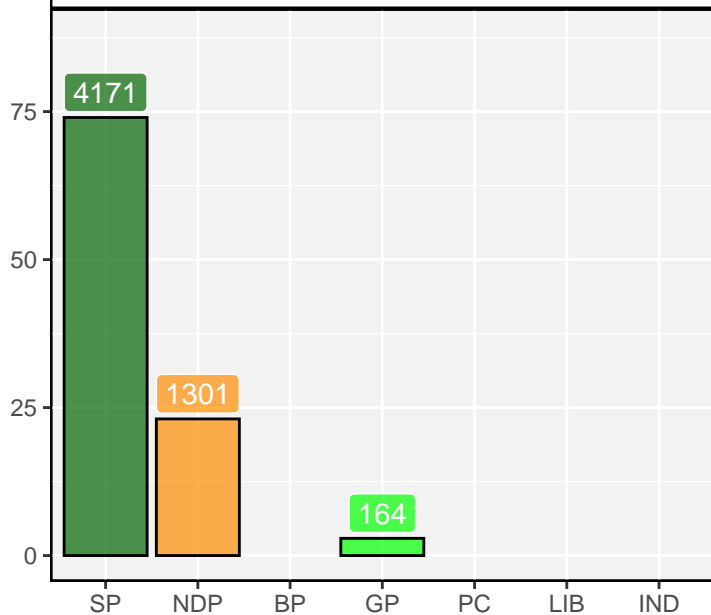

2020 Saskatchewan Election

YORKTON