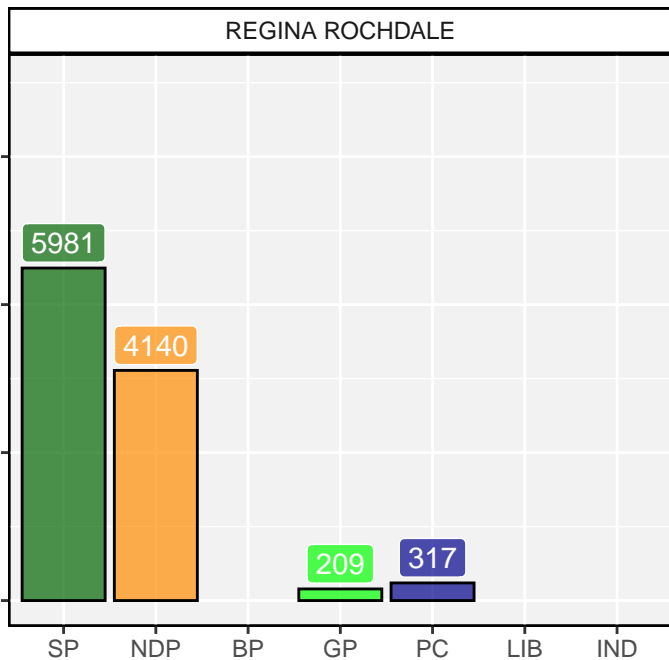

2020 Saskatchewan Election