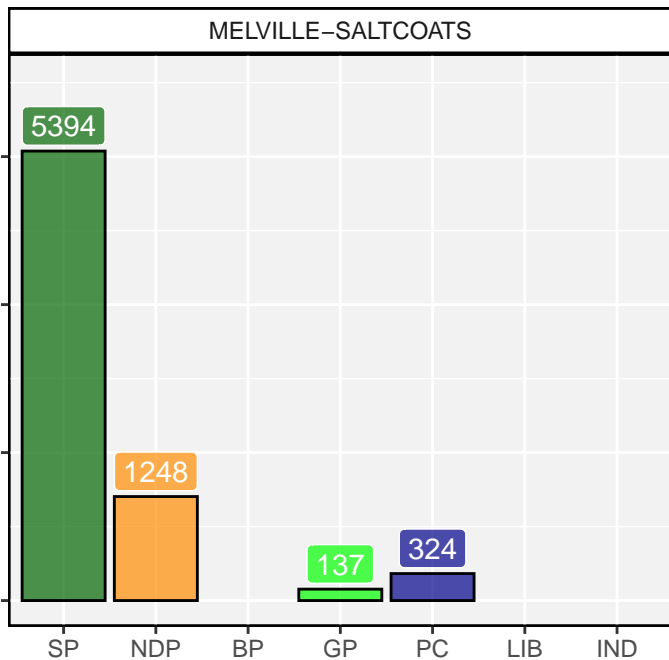

2020 Saskatchewan Election

2020 Saskatchewan Election

2020 Saskatchewan Election

2020 Saskatchewan Election

2020 Saskatchewan Election

2020 Saskatchewan Election

2020 Saskatchewan Election

2020 Saskatchewan Election

2020 Saskatchewan Election

MELFORT

MELFORT

2020 Saskatchewan Election

2020 Saskatchewan Election

2020 Saskatchewan Election

2020 Saskatchewan Election

2020 Saskatchewan Election