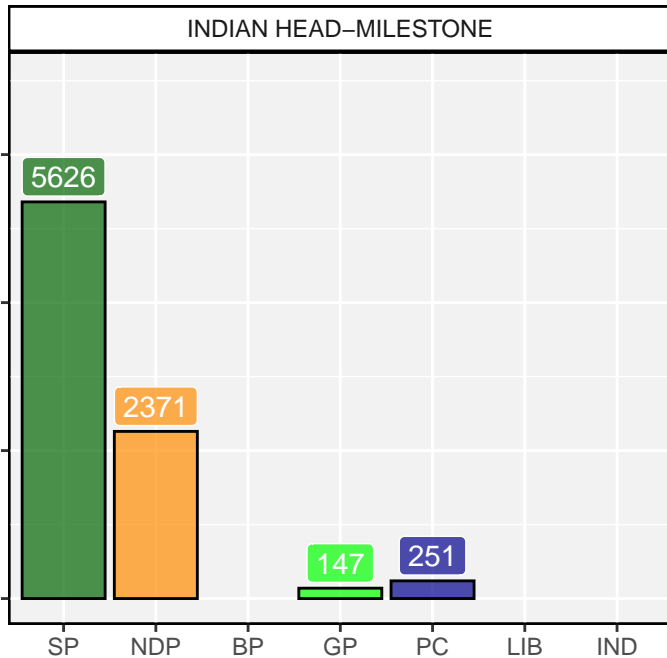

2020 Saskatchewan Election