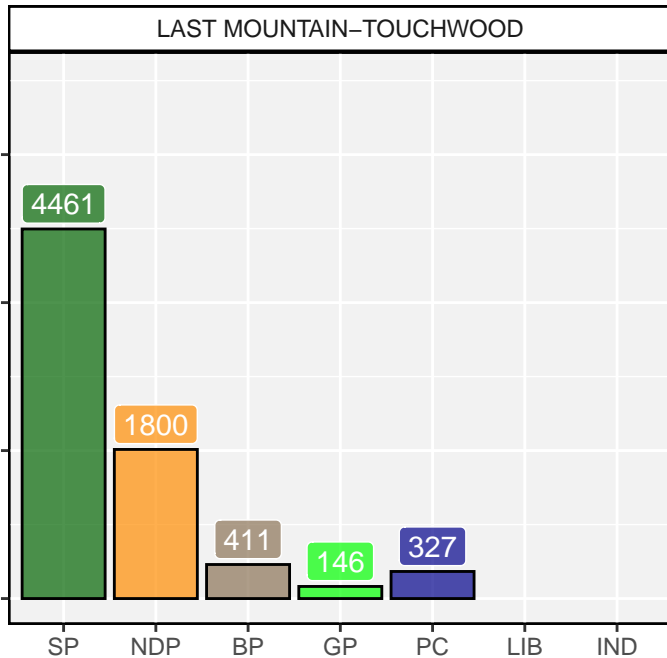

2020 Saskatchewan Election

2020 Saskatchewan Election

2020 Saskatchewan Election

2020 Saskatchewan Election

2020 Saskatchewan Election

2020 Saskatchewan Election

2020 Saskatchewan Election

2020 Saskatchewan Election

2020 Saskatchewan Election

MELFORT

MELFORT

2020 Saskatchewan Election

2020 Saskatchewan Election

2020 Saskatchewan Election

2020 Saskatchewan Election

2020 Saskatchewan Election