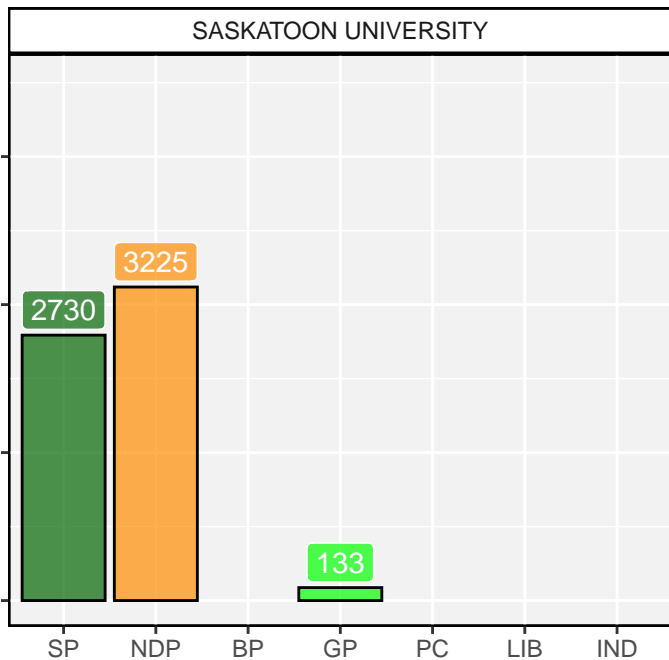

2020 Saskatchewan Election