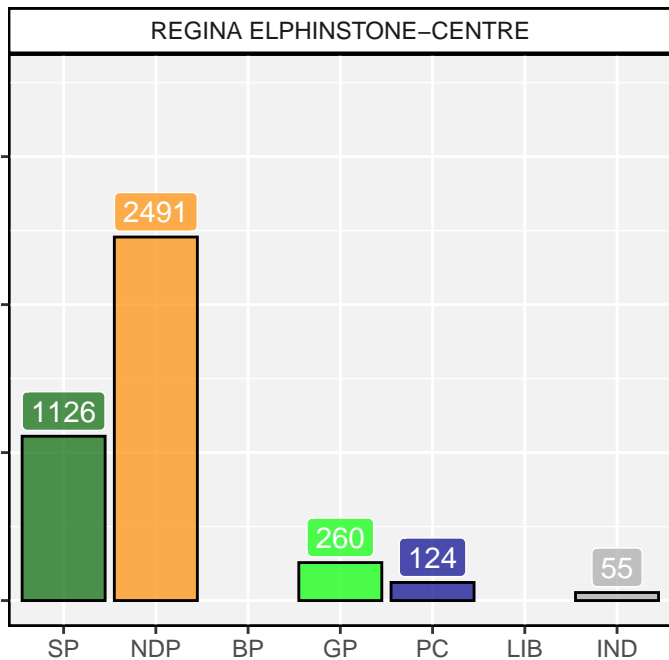

2020 Saskatchewan Election