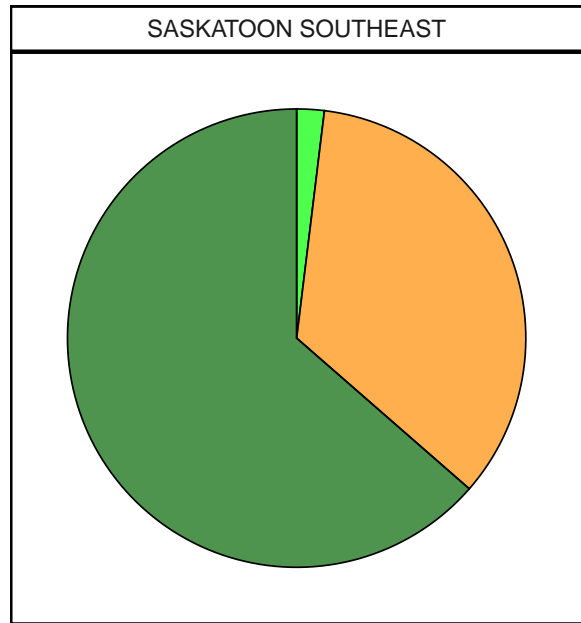

2020 Saskatchewan Election

2020 Saskatchewan Election

2020 Saskatchewan Election

2020 Saskatchewan Election

2020 Saskatchewan Election

2020 Saskatchewan Election

2020 Saskatchewan Election

2020 Saskatchewan Election