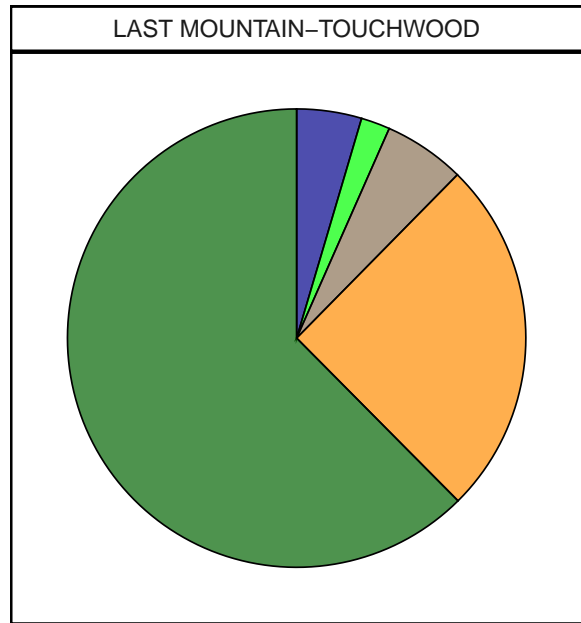

2020 Saskatchewan Election

2020 Saskatchewan Election

2020 Saskatchewan Election

2020 Saskatchewan Election

2020 Saskatchewan Election

2020 Saskatchewan Election

2020 Saskatchewan Election

2020 Saskatchewan Election

2020 Saskatchewan Election

MELFORT

MELFORT

2020 Saskatchewan Election

2020 Saskatchewan Election

2020 Saskatchewan Election

2020 Saskatchewan Election

2020 Saskatchewan Election