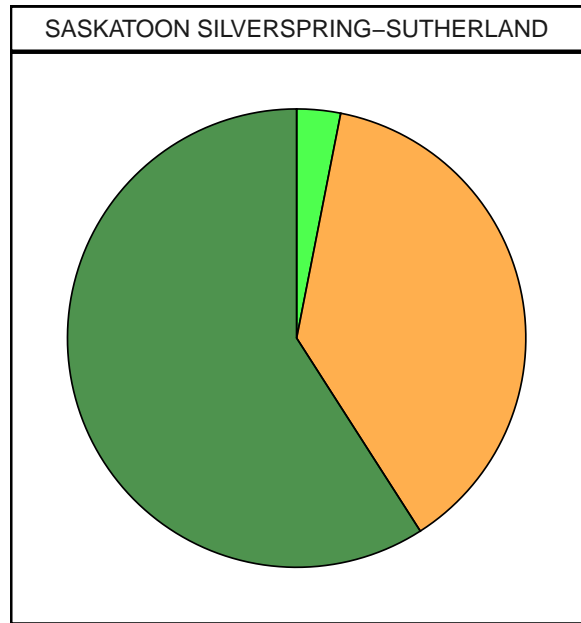

2020 Saskatchewan Election

2020 Saskatchewan Election

2020 Saskatchewan Election

2020 Saskatchewan Election

2020 Saskatchewan Election

2020 Saskatchewan Election

2020 Saskatchewan Election

2020 Saskatchewan Election