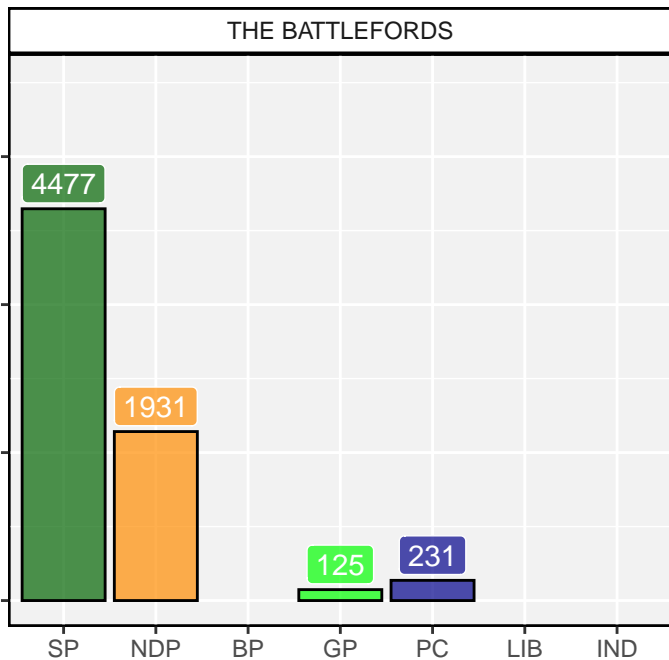

2020 Saskatchewan Election