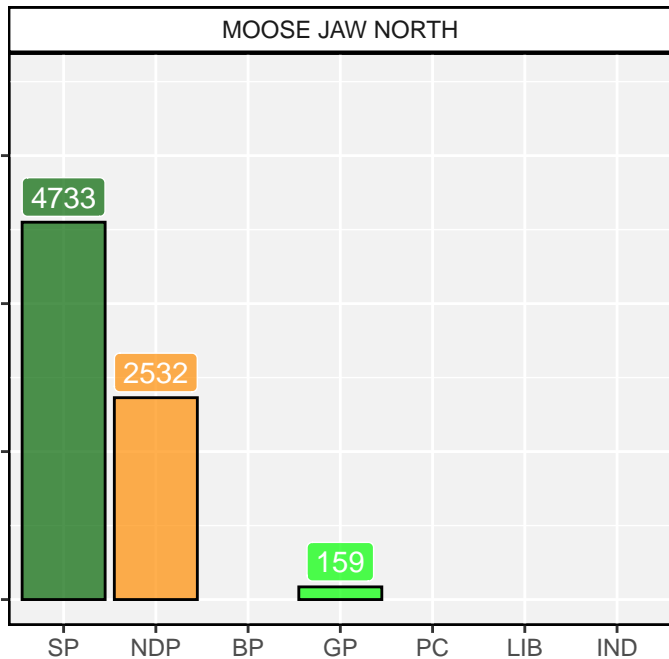

2020 Saskatchewan Election

2020 Saskatchewan Election

2020 Saskatchewan Election

2020 Saskatchewan Election

2020 Saskatchewan Election

2020 Saskatchewan Election

2020 Saskatchewan Election

2020 Saskatchewan Election

2020 Saskatchewan Election

MELFORT

MELFORT

2020 Saskatchewan Election

2020 Saskatchewan Election

2020 Saskatchewan Election

2020 Saskatchewan Election

2020 Saskatchewan Election