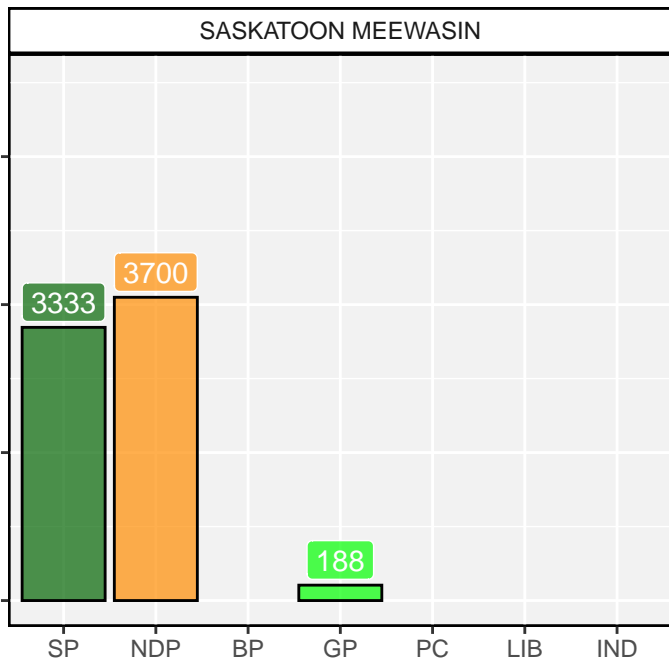

2020 Saskatchewan Election

2020 Saskatchewan Election

2020 Saskatchewan Election

2020 Saskatchewan Election

2020 Saskatchewan Election

2020 Saskatchewan Election

2020 Saskatchewan Election

2020 Saskatchewan Election