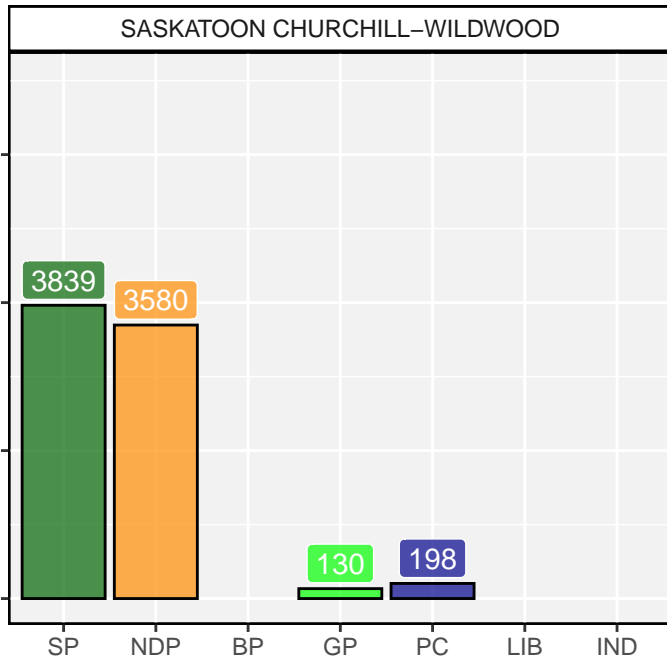

2020 Saskatchewan Election

2020 Saskatchewan Election

2020 Saskatchewan Election

2020 Saskatchewan Election

2020 Saskatchewan Election

2020 Saskatchewan Election

2020 Saskatchewan Election

2020 Saskatchewan Election