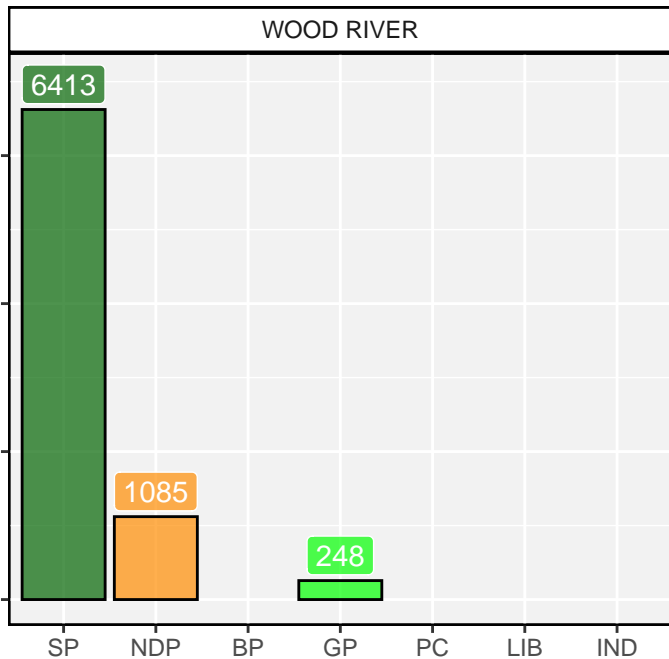

2020 Saskatchewan Election