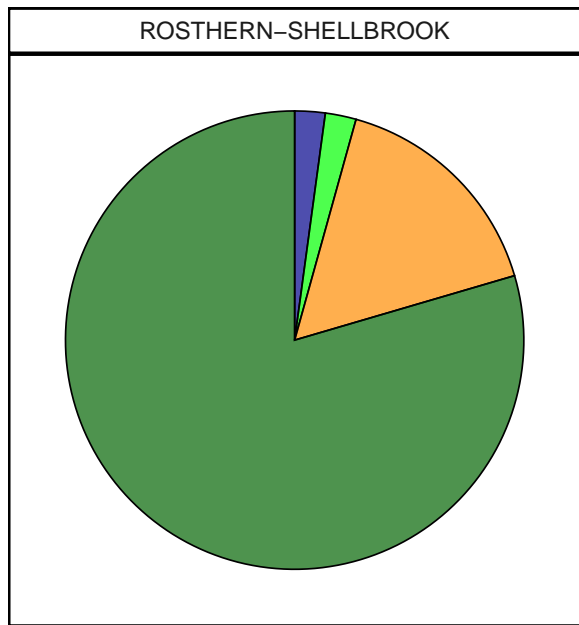

2020 Saskatchewan Election