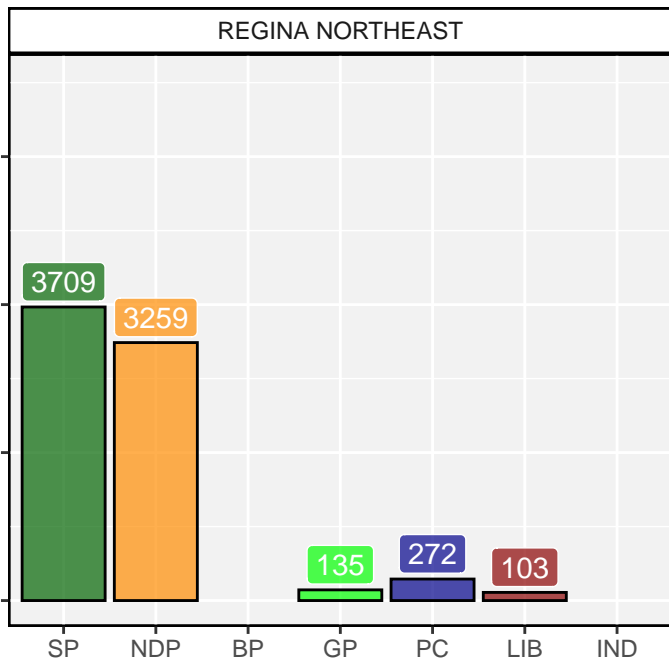

2020 Saskatchewan Election