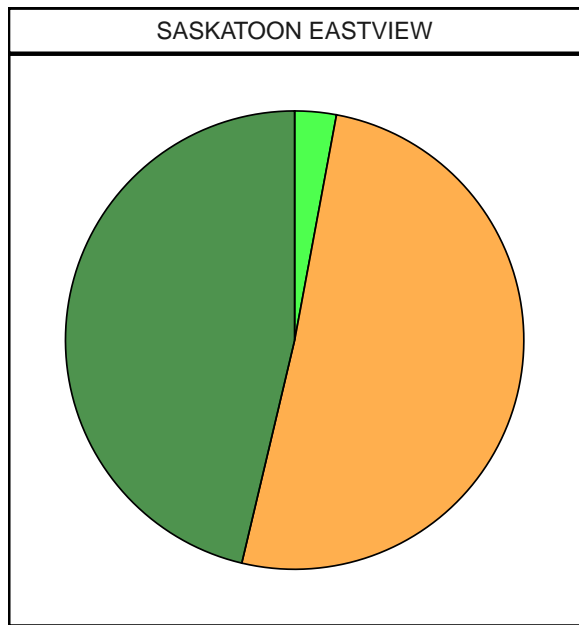

2020 Saskatchewan Election

2020 Saskatchewan Election

2020 Saskatchewan Election

2020 Saskatchewan Election

2020 Saskatchewan Election

2020 Saskatchewan Election

2020 Saskatchewan Election

2020 Saskatchewan Election