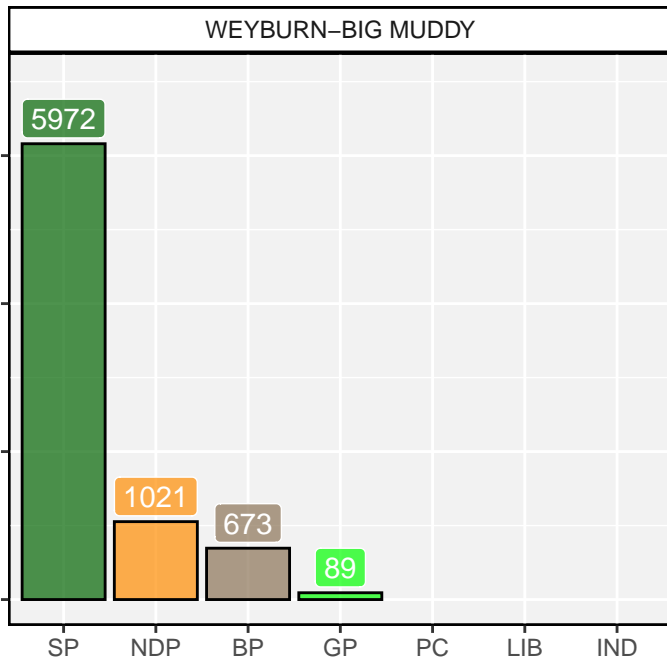

2020 Saskatchewan Election