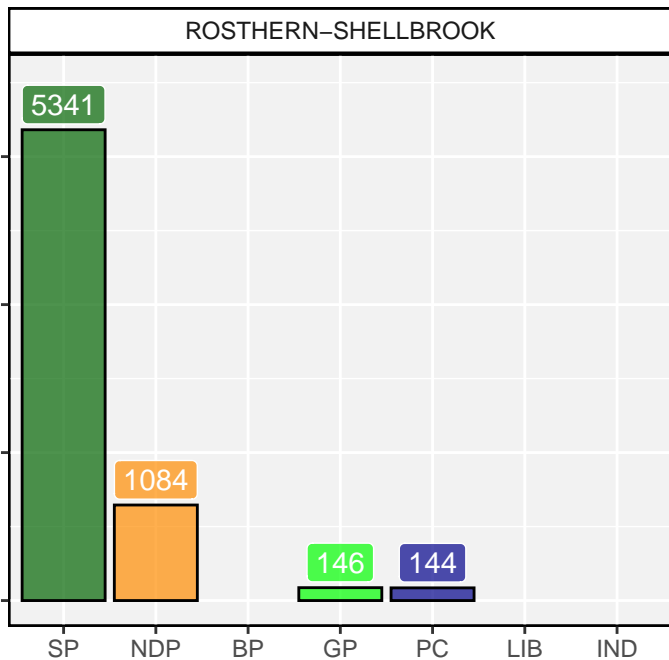

2020 Saskatchewan Election

2020 Saskatchewan Election

2020 Saskatchewan Election

2020 Saskatchewan Election

2020 Saskatchewan Election

2020 Saskatchewan Election

2020 Saskatchewan Election

2020 Saskatchewan Election

REGINA PASQUA

REGINA PASQUA

2020 Saskatchewan Election

2020 Saskatchewan Election

2020 Saskatchewan Election

2020 Saskatchewan Election

2020 Saskatchewan Election

2020 Saskatchewan Election