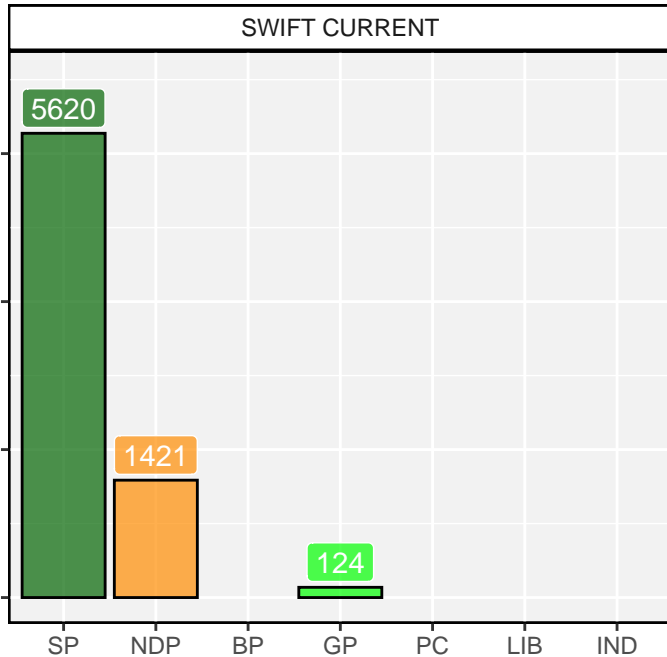

2020 Saskatchewan Election