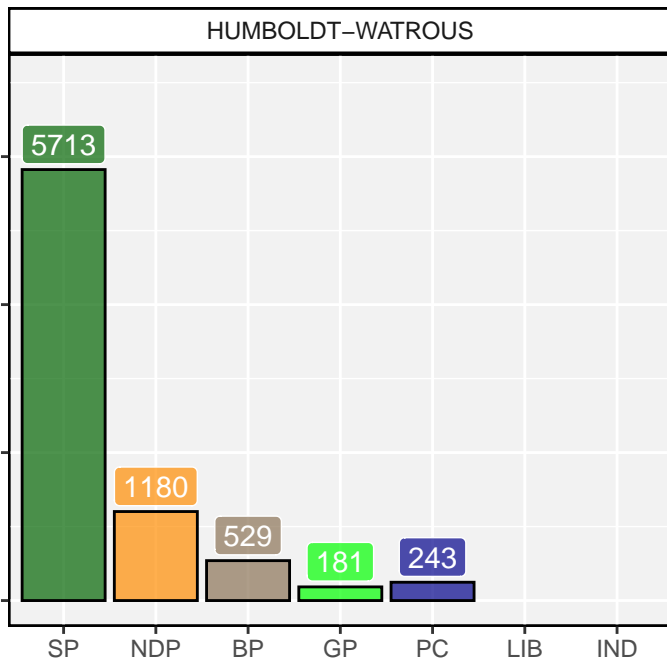

2020 Saskatchewan Election

2020 Saskatchewan Election

ATHABASCA

ATHABASCA

2020 Saskatchewan Election

BATOUCHE

BATOUCHE

2020 Saskatchewan Election

2020 Saskatchewan Election

CANNINGTON

CANNINGTON

2020 Saskatchewan Election

2020 Saskatchewan Election

2020 Saskatchewan Election

CUMBERLAND

CUMBERLAND

2020 Saskatchewan Election

2020 Saskatchewan Election

CYPRESS HILLS

CYPRESS HILLS

2020 Saskatchewan Election

ESTEVAN

ESTEVAN

2020 Saskatchewan Election

2020 Saskatchewan Election

2020 Saskatchewan Election

2020 Saskatchewan Election

2020 Saskatchewan Election

2020 Saskatchewan Election

2020 Saskatchewan Election

2020 Saskatchewan Election

2020 Saskatchewan Election