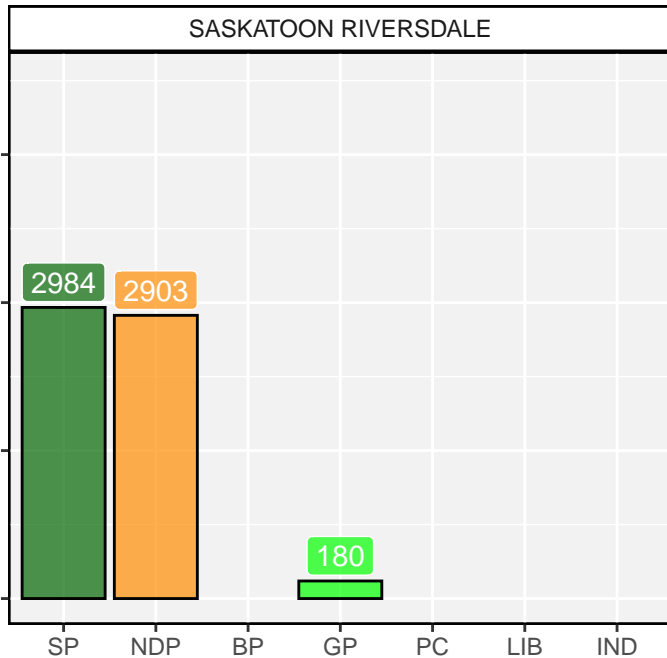

2020 Saskatchewan Election

2020 Saskatchewan Election

2020 Saskatchewan Election

2020 Saskatchewan Election

2020 Saskatchewan Election

2020 Saskatchewan Election

2020 Saskatchewan Election

2020 Saskatchewan Election