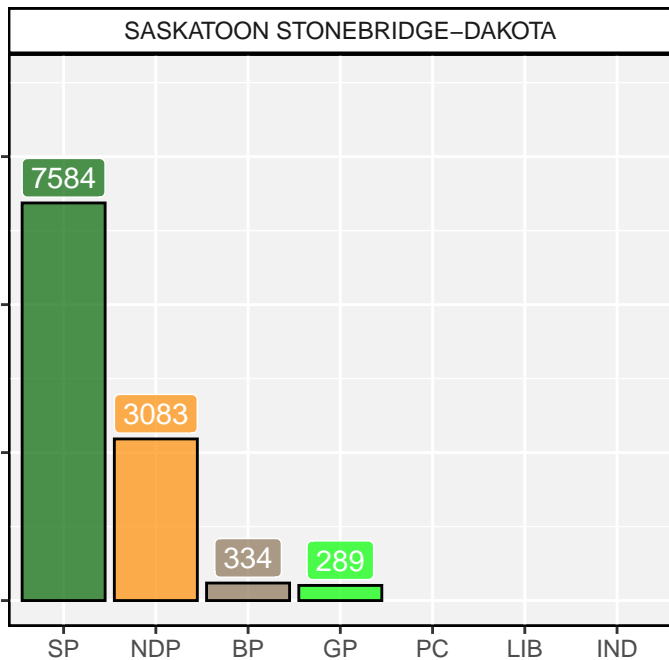

2020 Saskatchewan Election