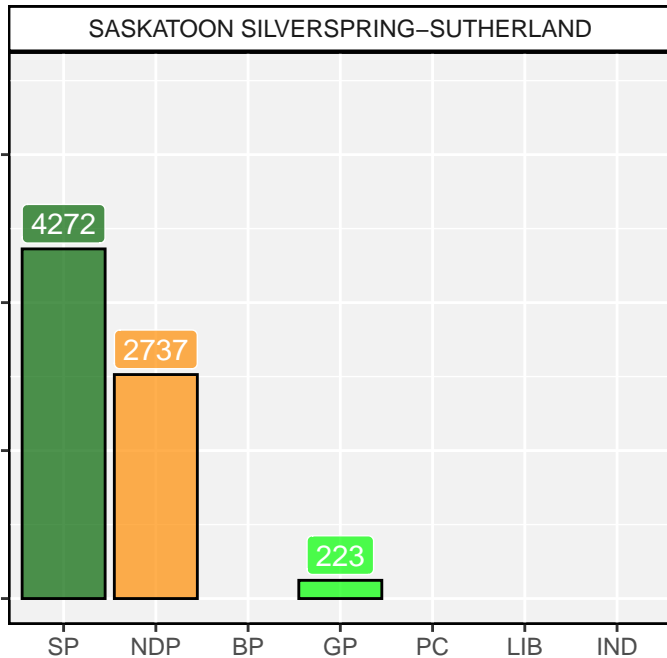

2020 Saskatchewan Election

2020 Saskatchewan Election

2020 Saskatchewan Election

2020 Saskatchewan Election

2020 Saskatchewan Election

2020 Saskatchewan Election

2020 Saskatchewan Election

2020 Saskatchewan Election