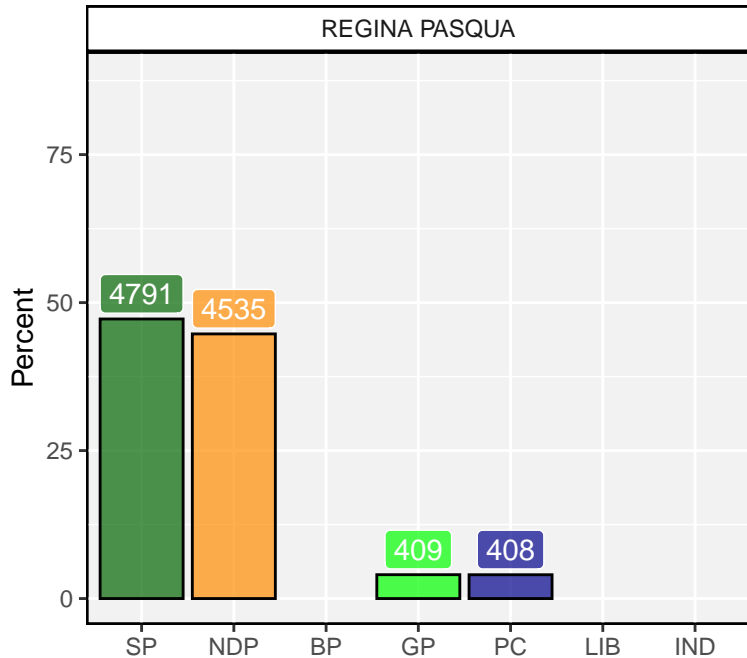

2020 Saskatchewan Election

REGINA PASQUA