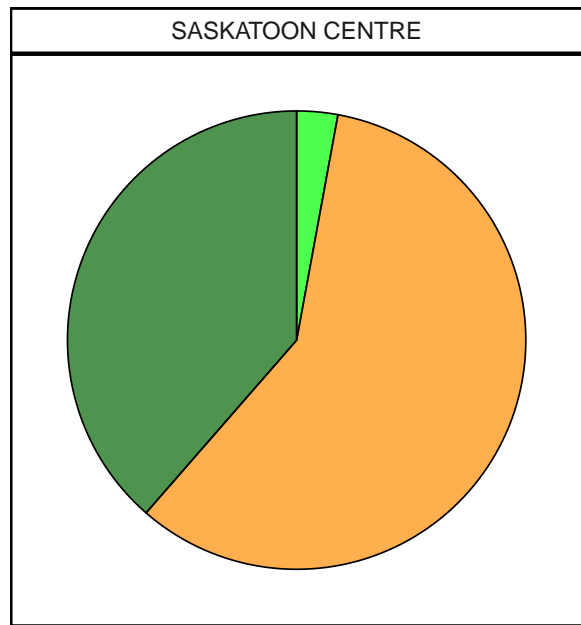

2020 Saskatchewan Election