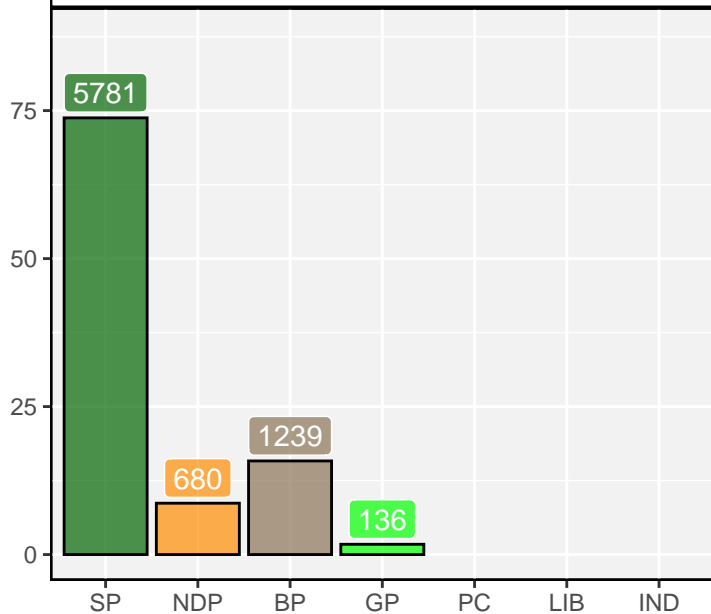

2020 Saskatchewan Election

2020 Saskatchewan Election

ATHABASCA

ATHABASCA

2020 Saskatchewan Election

BATOUCHE

BATOUCHE

2020 Saskatchewan Election

2020 Saskatchewan Election

CANNINGTON

CANNINGTON

2020 Saskatchewan Election

2020 Saskatchewan Election

2020 Saskatchewan Election

CUMBERLAND

CUMBERLAND