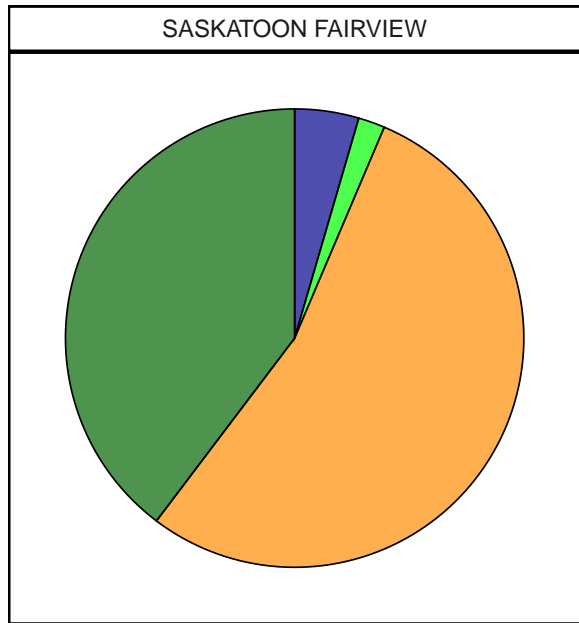

2020 Saskatchewan Election

2020 Saskatchewan Election

2020 Saskatchewan Election

2020 Saskatchewan Election

2020 Saskatchewan Election

2020 Saskatchewan Election

2020 Saskatchewan Election

2020 Saskatchewan Election