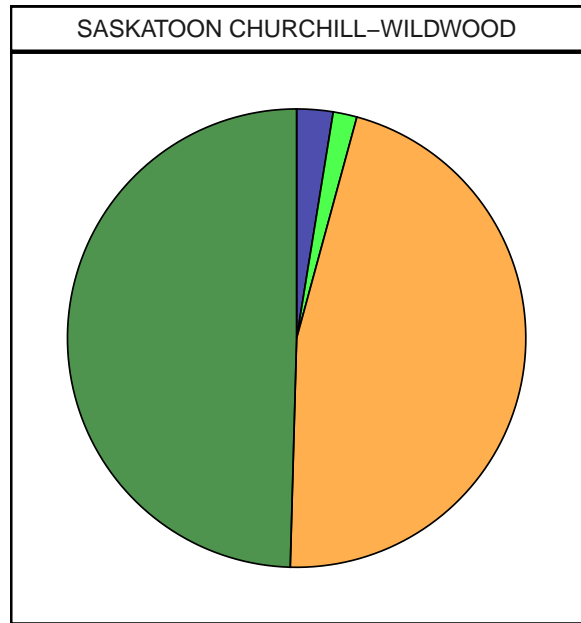

2020 Saskatchewan Election

2020 Saskatchewan Election

2020 Saskatchewan Election

2020 Saskatchewan Election

2020 Saskatchewan Election

2020 Saskatchewan Election

2020 Saskatchewan Election

2020 Saskatchewan Election