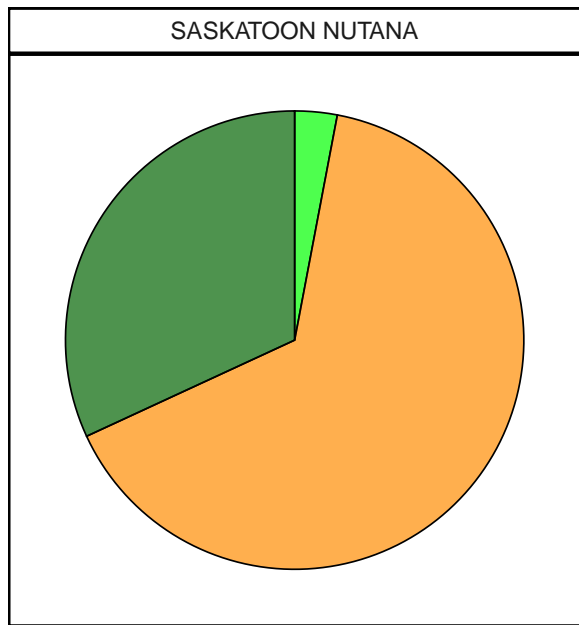

2020 Saskatchewan Election

2020 Saskatchewan Election

2020 Saskatchewan Election

2020 Saskatchewan Election

2020 Saskatchewan Election

2020 Saskatchewan Election

2020 Saskatchewan Election

2020 Saskatchewan Election