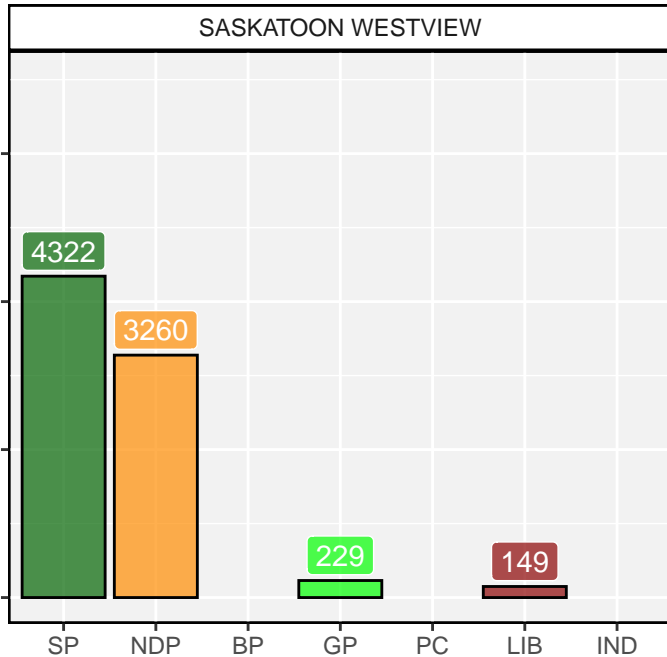

2020 Saskatchewan Election

2020 Saskatchewan Election

2020 Saskatchewan Election

2020 Saskatchewan Election

2020 Saskatchewan Election

2020 Saskatchewan Election

2020 Saskatchewan Election

2020 Saskatchewan Election