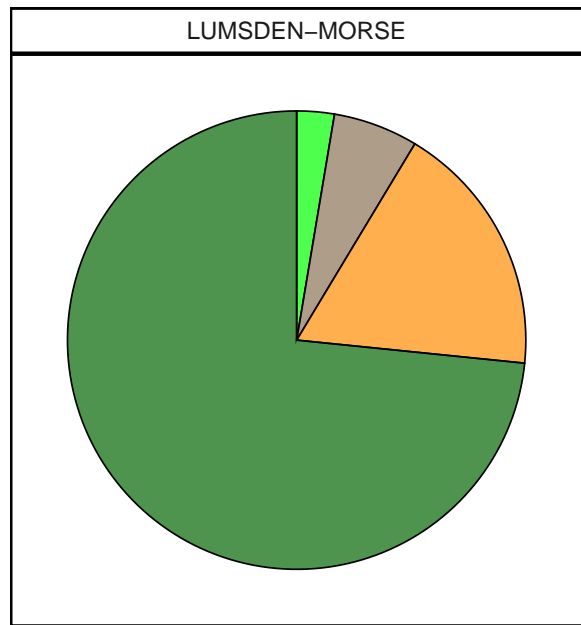

2020 Saskatchewan Election

2020 Saskatchewan Election

2020 Saskatchewan Election

2020 Saskatchewan Election

2020 Saskatchewan Election

2020 Saskatchewan Election

2020 Saskatchewan Election

2020 Saskatchewan Election

2020 Saskatchewan Election

MELFORT

MELFORT

2020 Saskatchewan Election

2020 Saskatchewan Election

2020 Saskatchewan Election

2020 Saskatchewan Election

2020 Saskatchewan Election