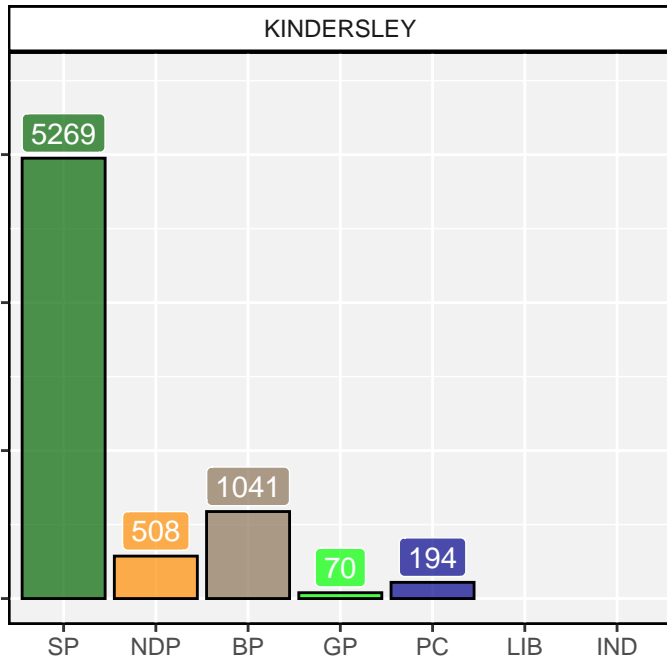

2020 Saskatchewan Election

2020 Saskatchewan Election

ATHABASCA

ATHABASCA

2020 Saskatchewan Election

BATOUCHE

BATOUCHE

2020 Saskatchewan Election

2020 Saskatchewan Election

CANNINGTON

CANNINGTON

2020 Saskatchewan Election

2020 Saskatchewan Election

2020 Saskatchewan Election

CUMBERLAND

CUMBERLAND

2020 Saskatchewan Election

2020 Saskatchewan Election

CYPRESS HILLS

CYPRESS HILLS

2020 Saskatchewan Election

ESTEVAN

ESTEVAN

2020 Saskatchewan Election

2020 Saskatchewan Election

2020 Saskatchewan Election

2020 Saskatchewan Election

2020 Saskatchewan Election

2020 Saskatchewan Election

2020 Saskatchewan Election

2020 Saskatchewan Election

2020 Saskatchewan Election