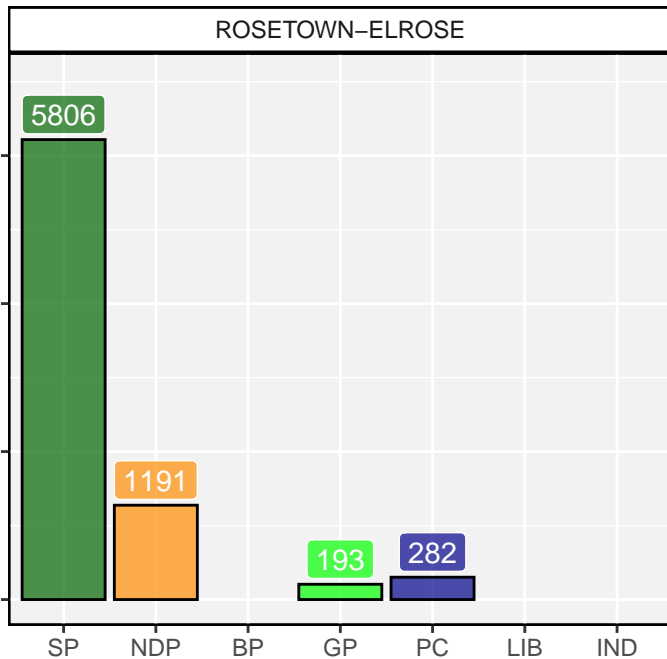

REGINA PASQUA

REGINA PASQUA

2020 Saskatchewan Election

2020 Saskatchewan Election

2020 Saskatchewan Election

2020 Saskatchewan Election

2020 Saskatchewan Election

2020 Saskatchewan Election