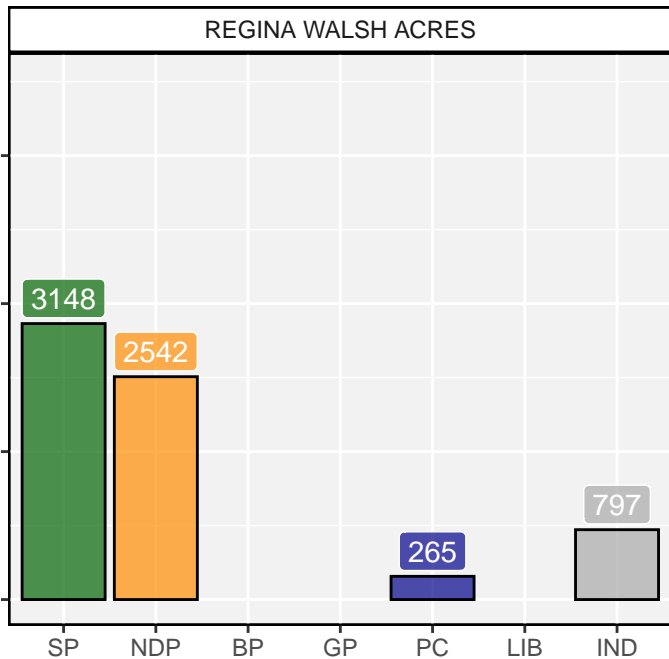

REGINA PASQUA

REGINA PASQUA

2020 Saskatchewan Election

2020 Saskatchewan Election

2020 Saskatchewan Election

2020 Saskatchewan Election

2020 Saskatchewan Election

2020 Saskatchewan Election