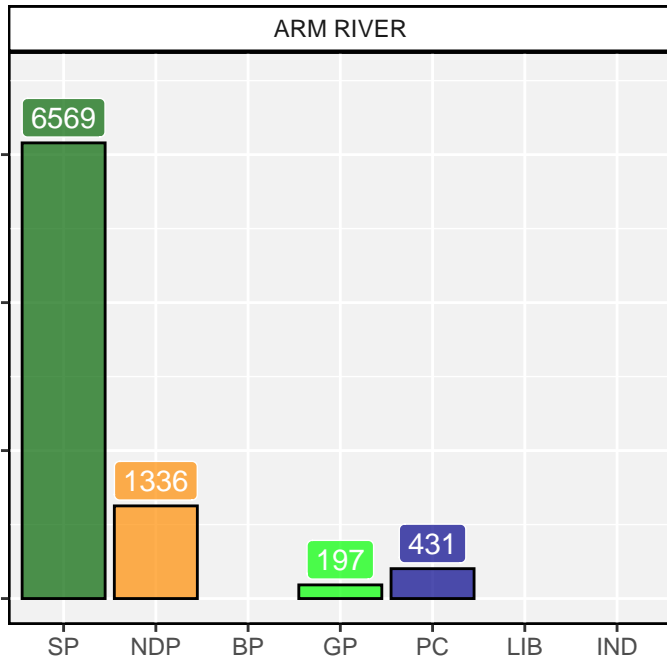

2020 Saskatchewan Election

2020 Saskatchewan Election

ATHABASCA

ATHABASCA

2020 Saskatchewan Election

BATOUCHE

BATOUCHE

2020 Saskatchewan Election

2020 Saskatchewan Election

CANNINGTON

CANNINGTON

2020 Saskatchewan Election

2020 Saskatchewan Election

2020 Saskatchewan Election

CUMBERLAND

CUMBERLAND

2020 Saskatchewan Election

2020 Saskatchewan Election

CYPRESS HILLS

CYPRESS HILLS

2020 Saskatchewan Election

ESTEVAN

ESTEVAN

2020 Saskatchewan Election