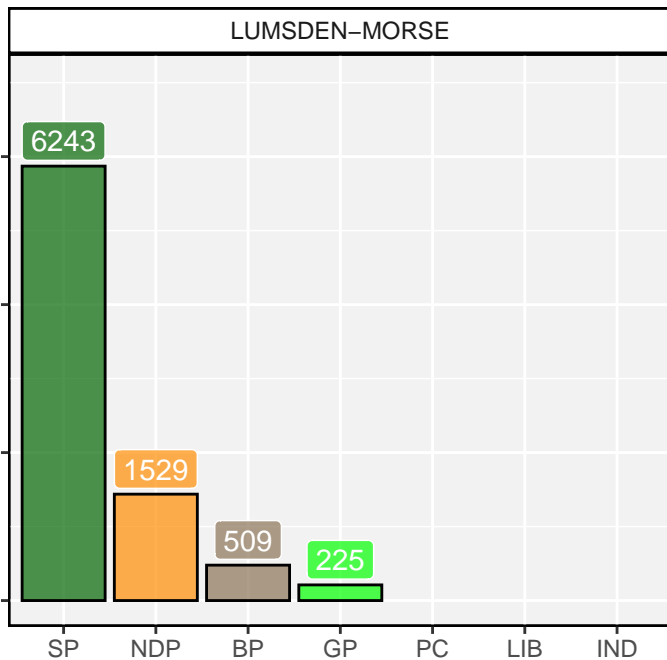

2020 Saskatchewan Election

2020 Saskatchewan Election

2020 Saskatchewan Election

2020 Saskatchewan Election

2020 Saskatchewan Election

2020 Saskatchewan Election

2020 Saskatchewan Election

2020 Saskatchewan Election

2020 Saskatchewan Election

MELFORT

MELFORT

2020 Saskatchewan Election

2020 Saskatchewan Election

2020 Saskatchewan Election

2020 Saskatchewan Election

2020 Saskatchewan Election