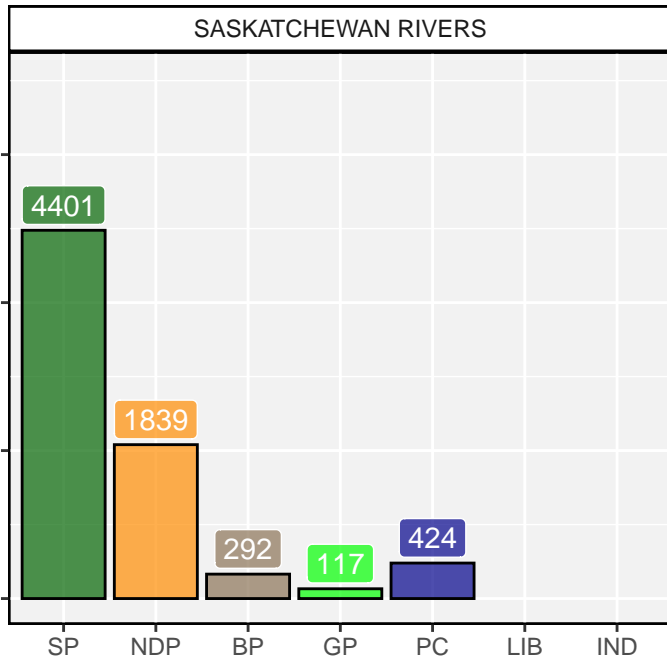

2020 Saskatchewan Election

2020 Saskatchewan Election

2020 Saskatchewan Election

2020 Saskatchewan Election

2020 Saskatchewan Election

2020 Saskatchewan Election

2020 Saskatchewan Election

2020 Saskatchewan Election

REGINA PASQUA

REGINA PASQUA

2020 Saskatchewan Election

2020 Saskatchewan Election

2020 Saskatchewan Election

2020 Saskatchewan Election

2020 Saskatchewan Election

2020 Saskatchewan Election