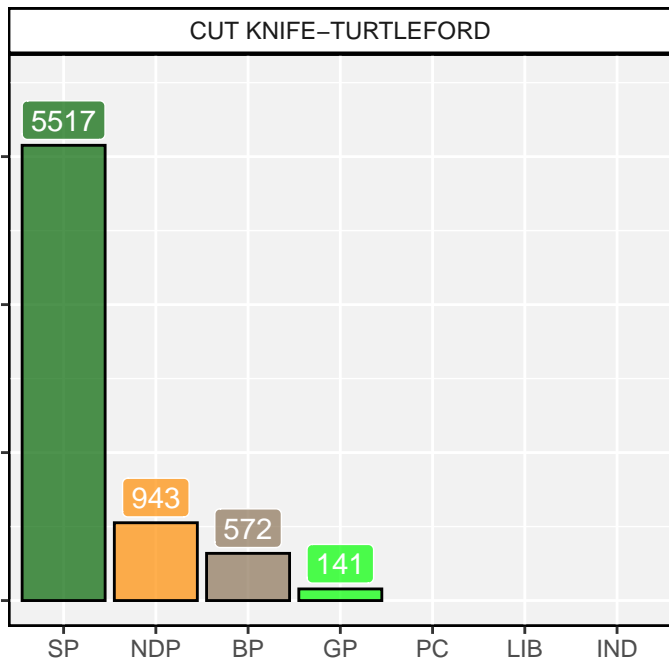

2020 Saskatchewan Election