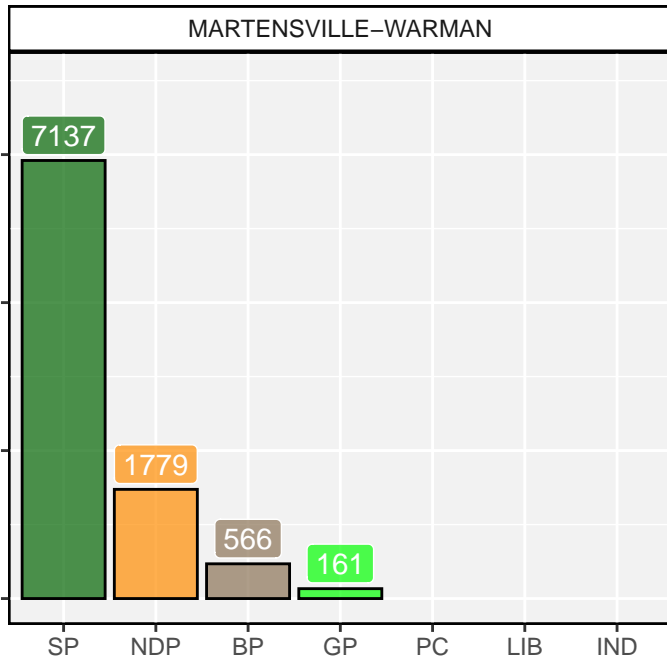

2020 Saskatchewan Election

CANNINGTON

CANNINGTON

2020 Saskatchewan Election

2020 Saskatchewan Election

2020 Saskatchewan Election

CUMBERLAND

CUMBERLAND

2020 Saskatchewan Election

2020 Saskatchewan Election

2020 Saskatchewan Election

2020 Saskatchewan Election

2020 Saskatchewan Election

2020 Saskatchewan Election

2020 Saskatchewan Election

2020 Saskatchewan Election

2020 Saskatchewan Election

MELFORT

MELFORT

2020 Saskatchewan Election

2020 Saskatchewan Election

2020 Saskatchewan Election

2020 Saskatchewan Election

2020 Saskatchewan Election