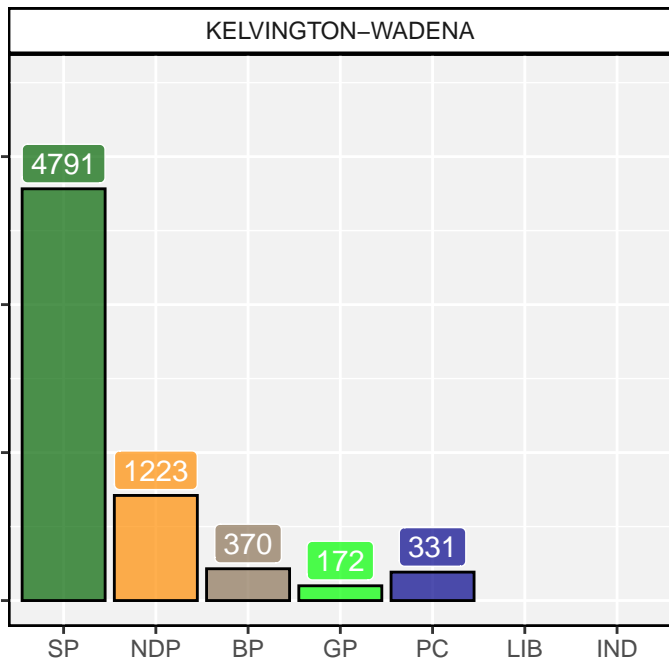

2020 Saskatchewan Election

2020 Saskatchewan Election

ATHABASCA

ATHABASCA

2020 Saskatchewan Election

BATOUCHE

BATOUCHE

2020 Saskatchewan Election

2020 Saskatchewan Election

CANNINGTON

CANNINGTON

2020 Saskatchewan Election

2020 Saskatchewan Election

2020 Saskatchewan Election

CUMBERLAND

CUMBERLAND

2020 Saskatchewan Election

2020 Saskatchewan Election

CYPRESS HILLS

CYPRESS HILLS

2020 Saskatchewan Election

ESTEVAN

ESTEVAN

2020 Saskatchewan Election

2020 Saskatchewan Election

2020 Saskatchewan Election

2020 Saskatchewan Election

2020 Saskatchewan Election

2020 Saskatchewan Election

2020 Saskatchewan Election

2020 Saskatchewan Election

2020 Saskatchewan Election