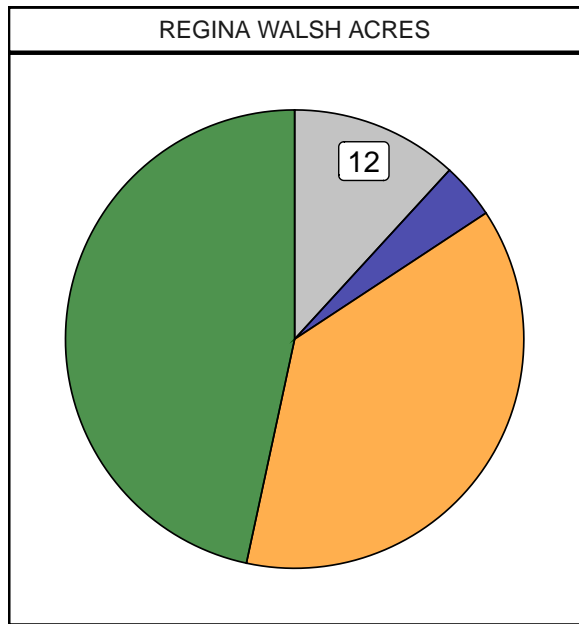

REGINA PASQUA

REGINA PASQUA

2020 Saskatchewan Election

2020 Saskatchewan Election

2020 Saskatchewan Election

2020 Saskatchewan Election

2020 Saskatchewan Election

2020 Saskatchewan Election