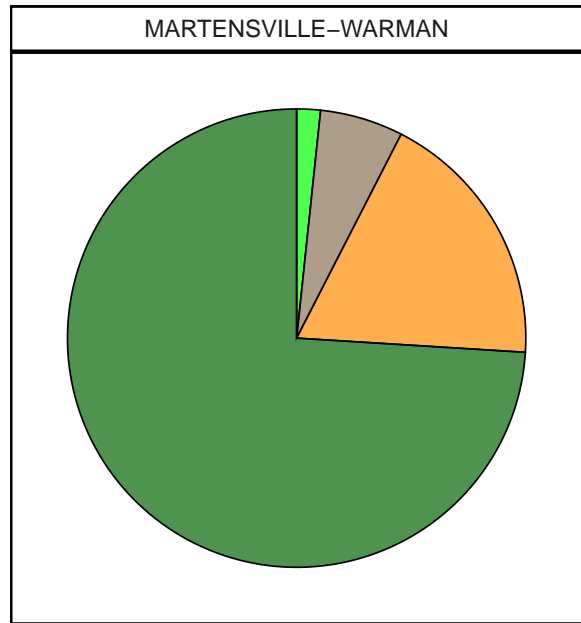

2020 Saskatchewan Election

2020 Saskatchewan Election

2020 Saskatchewan Election

2020 Saskatchewan Election

2020 Saskatchewan Election

2020 Saskatchewan Election

2020 Saskatchewan Election

2020 Saskatchewan Election

2020 Saskatchewan Election

MELFORT

MELFORT

2020 Saskatchewan Election

2020 Saskatchewan Election

2020 Saskatchewan Election

2020 Saskatchewan Election

2020 Saskatchewan Election