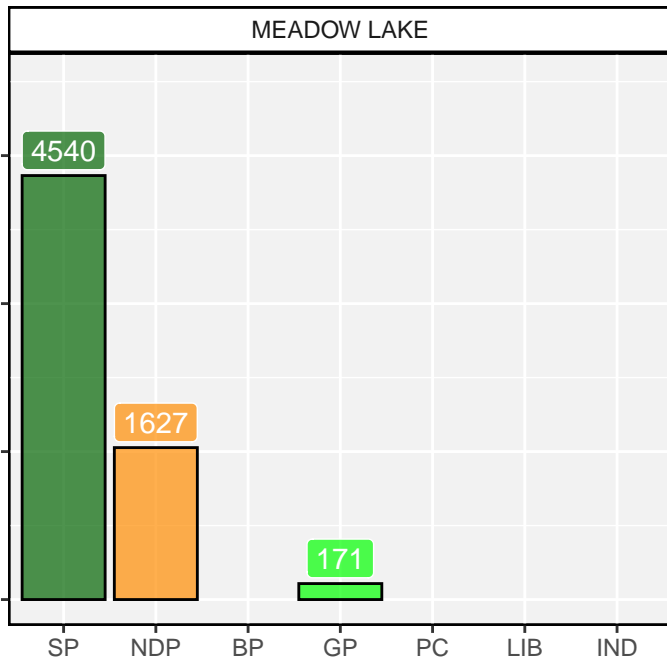

2020 Saskatchewan Election

2020 Saskatchewan Election

ATHABASCA

ATHABASCA

2020 Saskatchewan Election

BATOUCHE

BATOUCHE

2020 Saskatchewan Election

2020 Saskatchewan Election

CANNINGTON

CANNINGTON

2020 Saskatchewan Election

2020 Saskatchewan Election

2020 Saskatchewan Election

CUMBERLAND

CUMBERLAND

2020 Saskatchewan Election

2020 Saskatchewan Election

2020 Saskatchewan Election

2020 Saskatchewan Election

2020 Saskatchewan Election

2020 Saskatchewan Election

2020 Saskatchewan Election

2020 Saskatchewan Election

2020 Saskatchewan Election

MELFORT

MELFORT

2020 Saskatchewan Election

2020 Saskatchewan Election

2020 Saskatchewan Election

2020 Saskatchewan Election

2020 Saskatchewan Election