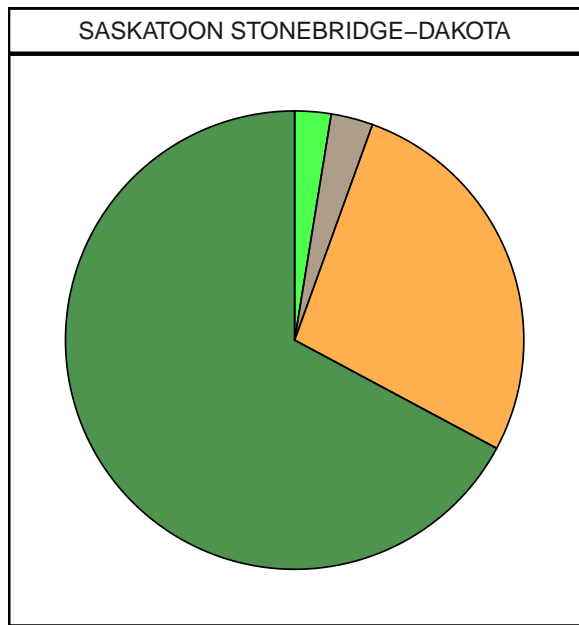

2020 Saskatchewan Election