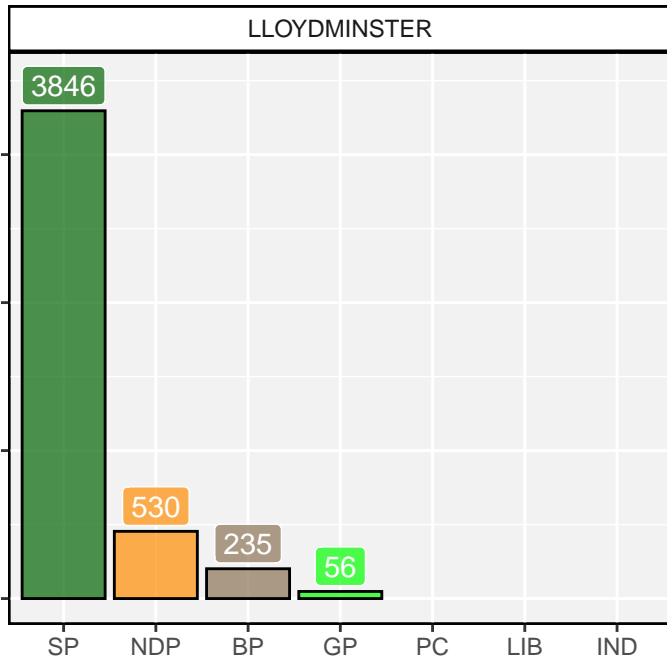

2020 Saskatchewan Election

CANNINGTON

CANNINGTON

2020 Saskatchewan Election

2020 Saskatchewan Election

2020 Saskatchewan Election

CUMBERLAND

CUMBERLAND

2020 Saskatchewan Election

2020 Saskatchewan Election

2020 Saskatchewan Election

2020 Saskatchewan Election

2020 Saskatchewan Election

2020 Saskatchewan Election

2020 Saskatchewan Election

2020 Saskatchewan Election

2020 Saskatchewan Election

MELFORT

MELFORT

2020 Saskatchewan Election

2020 Saskatchewan Election

2020 Saskatchewan Election

2020 Saskatchewan Election

2020 Saskatchewan Election