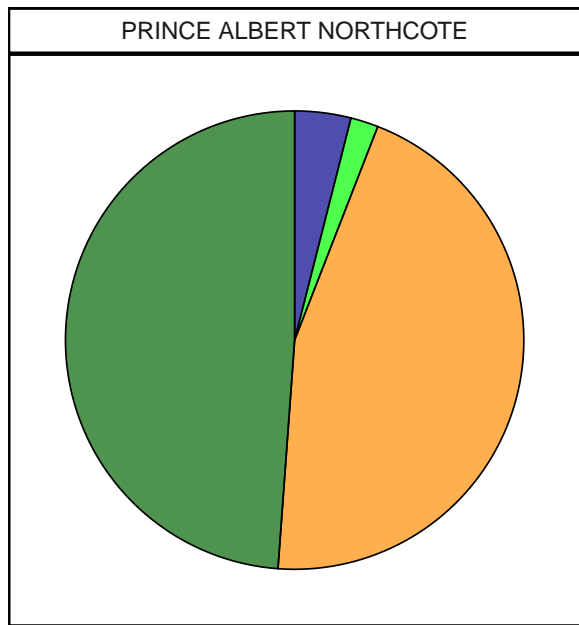

2020 Saskatchewan Election