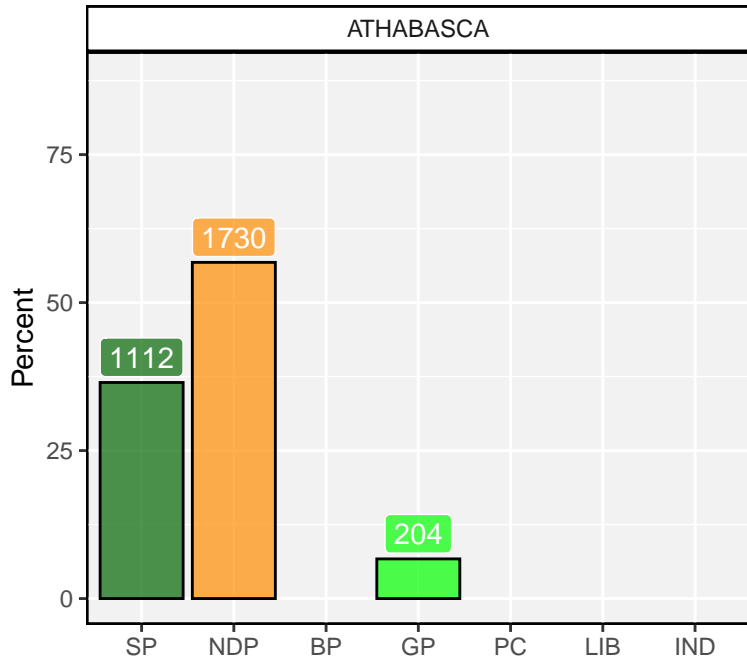

2020 Saskatchewan Election

2020 Saskatchewan Election

ATHABASCA

ATHABASCA

2020 Saskatchewan Election

BATOUCHE

BATOUCHE

2020 Saskatchewan Election

2020 Saskatchewan Election

CANNINGTON

CANNINGTON

2020 Saskatchewan Election

2020 Saskatchewan Election

2020 Saskatchewan Election

CUMBERLAND

CUMBERLAND

2020 Saskatchewan Election

2020 Saskatchewan Election

CYPRESS HILLS

CYPRESS HILLS

2020 Saskatchewan Election

ESTEVAN

ESTEVAN

2020 Saskatchewan Election