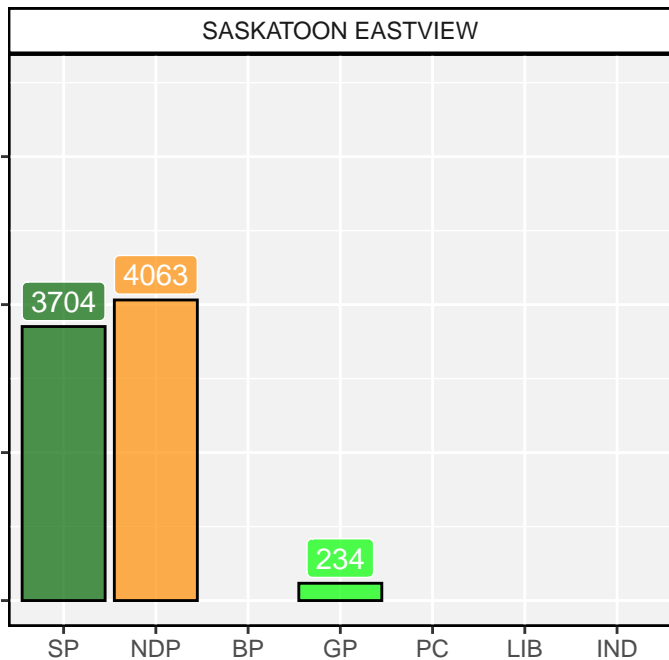

2020 Saskatchewan Election

2020 Saskatchewan Election

2020 Saskatchewan Election

2020 Saskatchewan Election

2020 Saskatchewan Election

2020 Saskatchewan Election

2020 Saskatchewan Election

2020 Saskatchewan Election