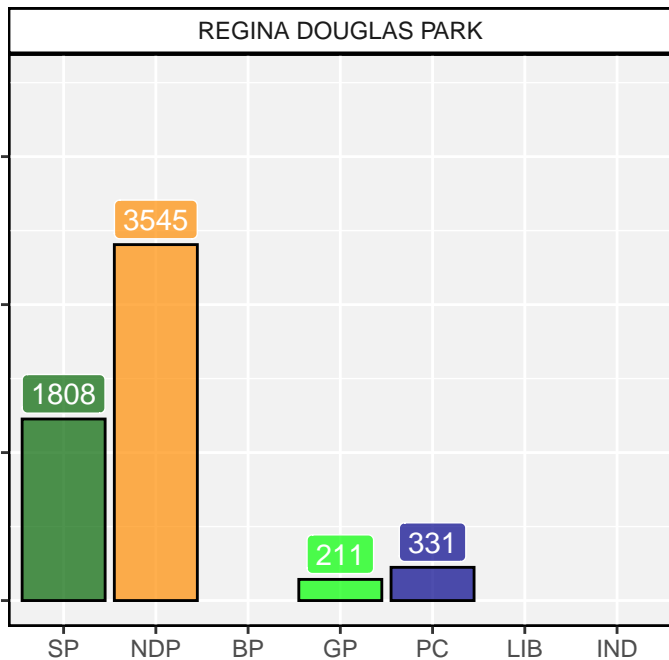

2020 Saskatchewan Election