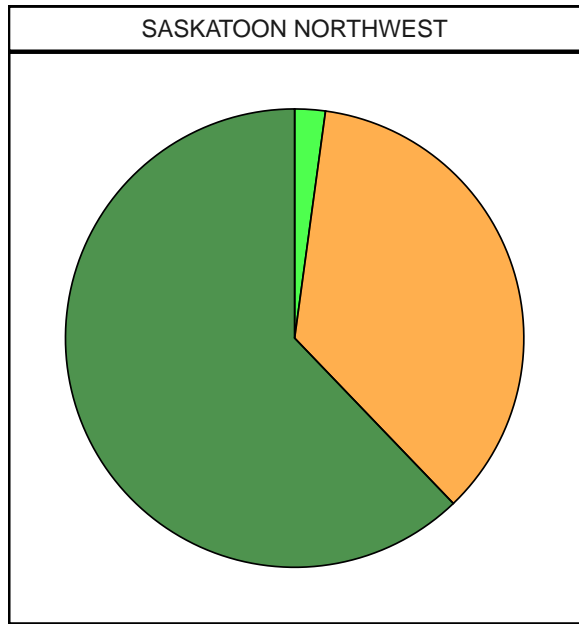

2020 Saskatchewan Election

2020 Saskatchewan Election

2020 Saskatchewan Election

2020 Saskatchewan Election

2020 Saskatchewan Election

2020 Saskatchewan Election

2020 Saskatchewan Election

2020 Saskatchewan Election