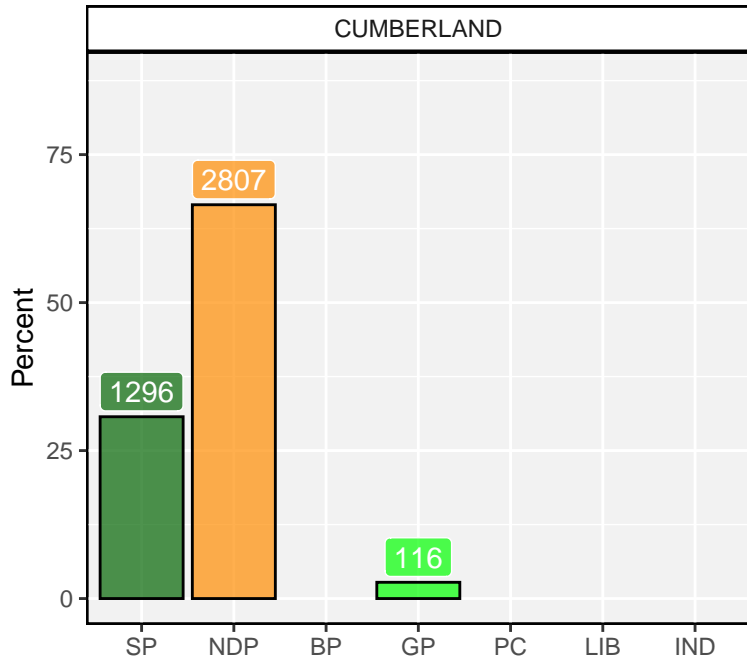

2020 Saskatchewan Election

2020 Saskatchewan Election

ATHABASCA

ATHABASCA

2020 Saskatchewan Election

BATOUCHE

BATOUCHE

2020 Saskatchewan Election

2020 Saskatchewan Election

CANNINGTON

CANNINGTON

2020 Saskatchewan Election

2020 Saskatchewan Election

2020 Saskatchewan Election

CUMBERLAND

CUMBERLAND