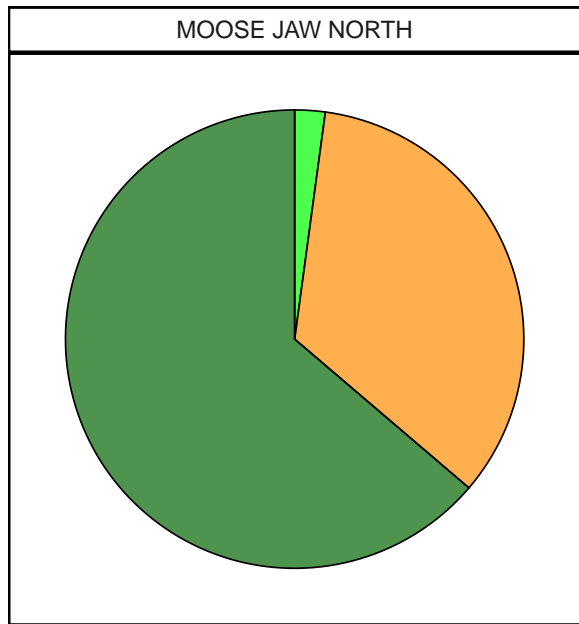

2020 Saskatchewan Election

2020 Saskatchewan Election

2020 Saskatchewan Election

2020 Saskatchewan Election

2020 Saskatchewan Election

2020 Saskatchewan Election

2020 Saskatchewan Election

2020 Saskatchewan Election

2020 Saskatchewan Election

MELFORT

MELFORT

2020 Saskatchewan Election

2020 Saskatchewan Election

2020 Saskatchewan Election

2020 Saskatchewan Election

2020 Saskatchewan Election