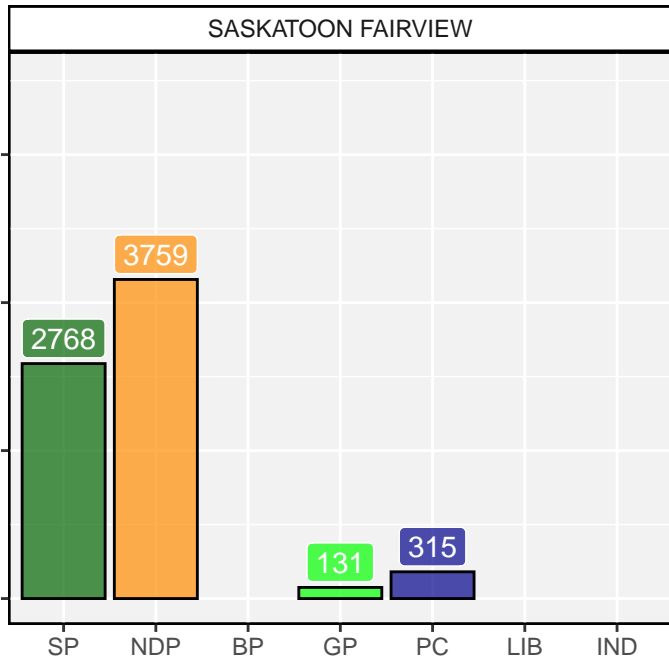

2020 Saskatchewan Election

2020 Saskatchewan Election

2020 Saskatchewan Election

2020 Saskatchewan Election

2020 Saskatchewan Election

2020 Saskatchewan Election

2020 Saskatchewan Election

2020 Saskatchewan Election