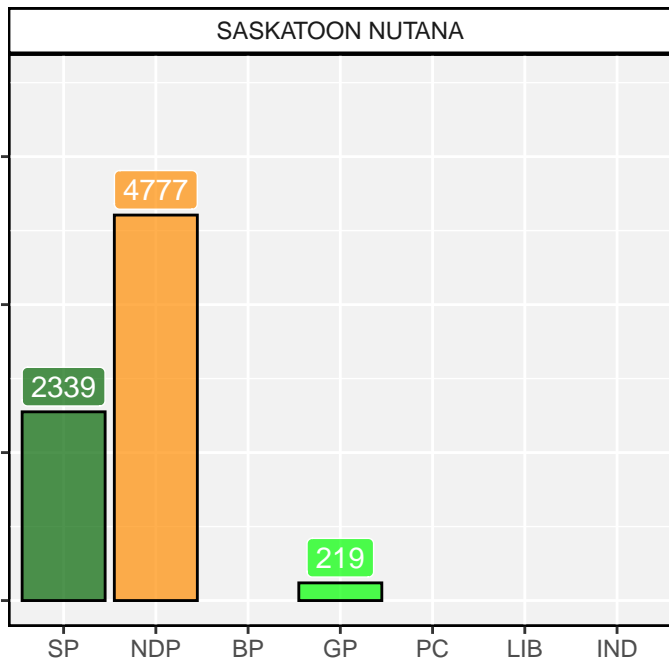

2020 Saskatchewan Election

2020 Saskatchewan Election

2020 Saskatchewan Election

2020 Saskatchewan Election

2020 Saskatchewan Election

2020 Saskatchewan Election

2020 Saskatchewan Election

2020 Saskatchewan Election