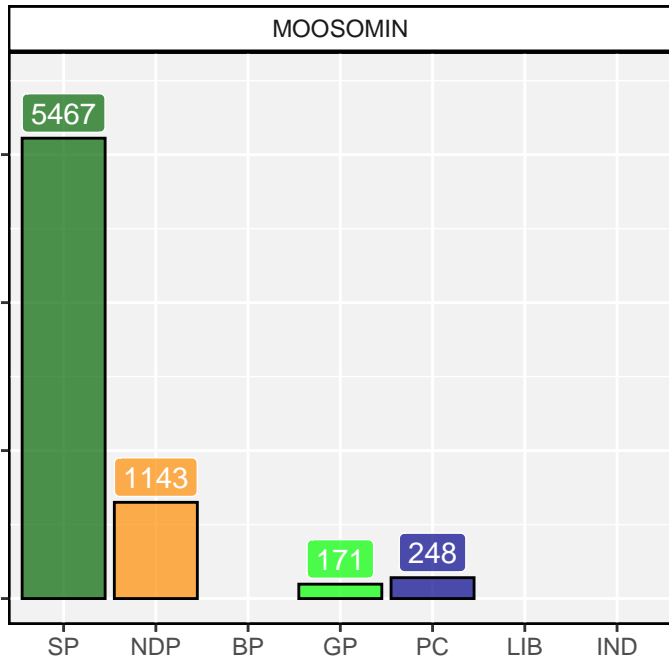

2020 Saskatchewan Election

2020 Saskatchewan Election

2020 Saskatchewan Election

2020 Saskatchewan Election

2020 Saskatchewan Election

2020 Saskatchewan Election

2020 Saskatchewan Election

2020 Saskatchewan Election

2020 Saskatchewan Election

MELFORT

MELFORT

2020 Saskatchewan Election

2020 Saskatchewan Election

2020 Saskatchewan Election

2020 Saskatchewan Election

2020 Saskatchewan Election