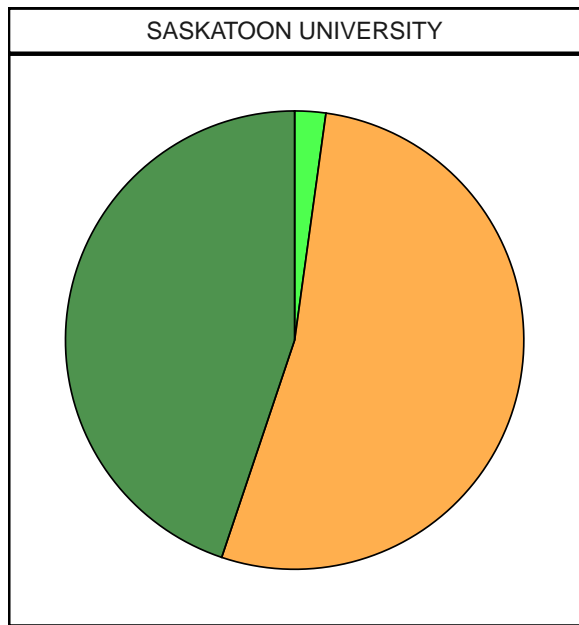

2020 Saskatchewan Election