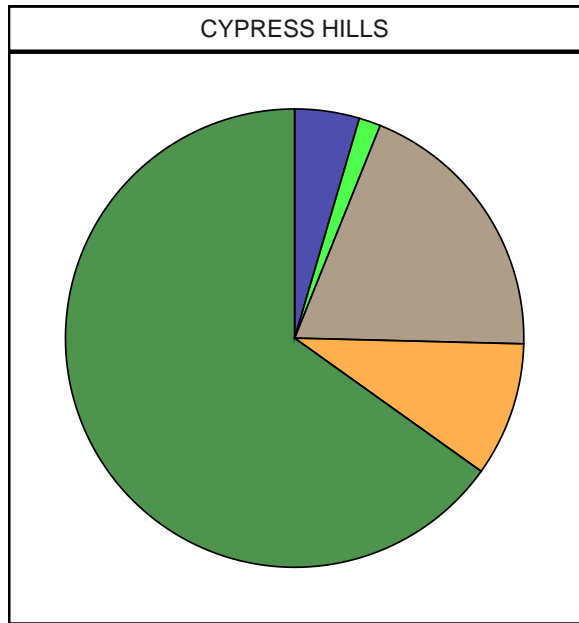

2020 Saskatchewan Election

CANNINGTON

CANNINGTON

2020 Saskatchewan Election

2020 Saskatchewan Election

2020 Saskatchewan Election

CUMBERLAND

CUMBERLAND

2020 Saskatchewan Election

2020 Saskatchewan Election

CYPRESS HILLS

CYPRESS HILLS

2020 Saskatchewan Election

ESTEVAN

ESTEVAN

2020 Saskatchewan Election