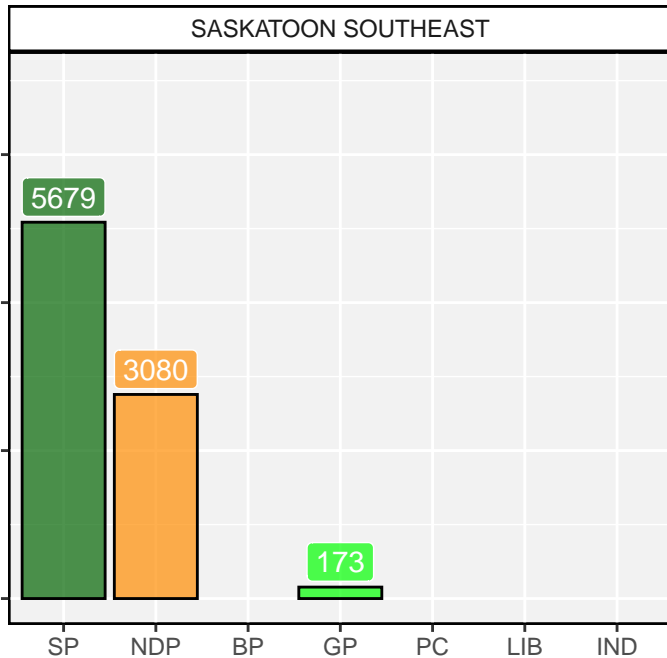

2020 Saskatchewan Election