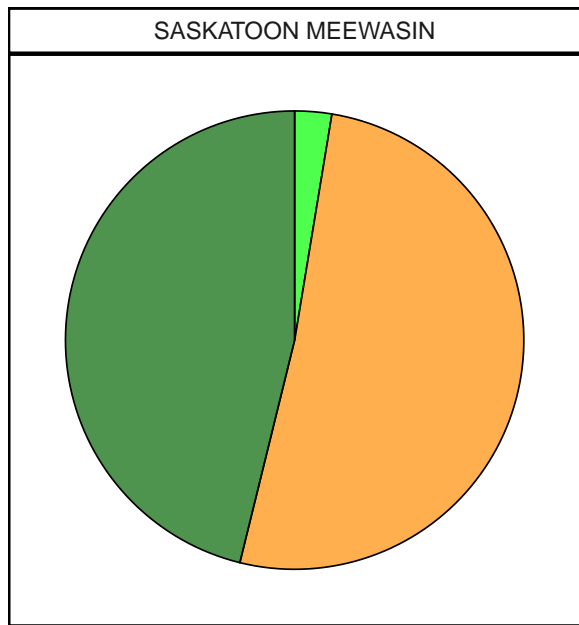

2020 Saskatchewan Election

2020 Saskatchewan Election

2020 Saskatchewan Election

2020 Saskatchewan Election

2020 Saskatchewan Election

2020 Saskatchewan Election

2020 Saskatchewan Election

2020 Saskatchewan Election