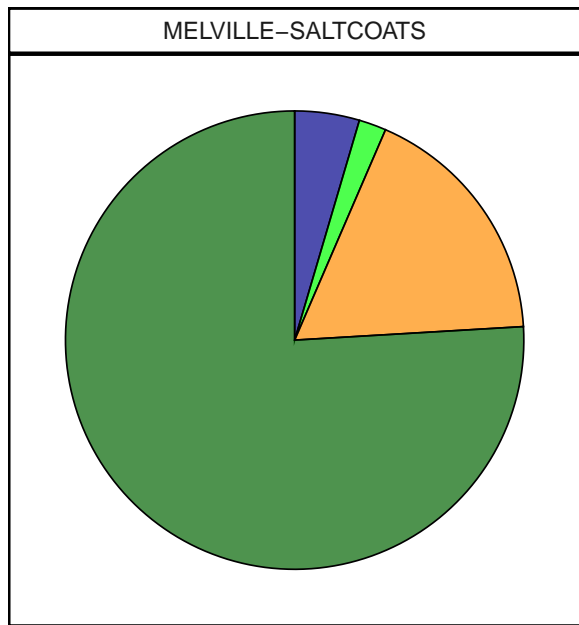

2020 Saskatchewan Election

MELFORT

MELFORT

2020 Saskatchewan Election

2020 Saskatchewan Election

2020 Saskatchewan Election

2020 Saskatchewan Election

2020 Saskatchewan Election